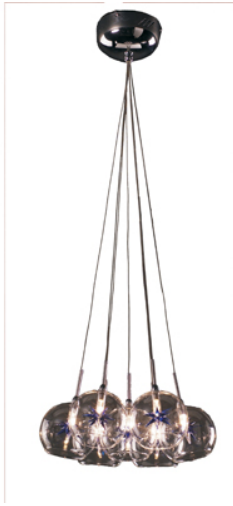

Product Specifications

E20114-22 - Starburst 7-Light Pendant

Item: E20114-22
 Collection: Starburst
 Finish:
 Glass: Globe W Star - Blue

Fixture Dimensions

Width: 12.0" Height: 6.0"
 Length: Extension:
 HCO: Back Plate: x
 Chain: Wire: 0'

Bulbs

Quantity: 7 Type: 12V G4
 Wattage: 20w Max Included: Yes

Certifications/Qualifications

Energy Star: No

Other

UPC: 845094001843

Note:

It was Shakespeare that said, "The stars above us, govern our conditions." And so it is with this amazing multi-light pendant series. Each unique glass cover supports handmade glass starbursts - available in clear, blue, green, amber or violet - suspending each burst of color in its own glass globe. Chrome hardware and a satin nickel-finish canopy complete each structure, and every little piece is adjustable to enhance your galaxy in a variety of different ways.

Shipping Information

Individual	Weight	Length	Width	Height	Case	Weight	Length	Width	Height
Qty: 1	4.8 lbs		12.0"	6.0"	Qty:				

Maxim Lighting International, ET2 Contemporary Lighting and all designs, logos and images © 2008 Maxim Lighting International. All Rights Reserved. Maxim Lighting International reserves the right, at any time, to make changes in the design and/or construction of the product including the discontinuation of product without prior notice. Products are subject to revision in design and/or construction to conform to changes in UL and/or CSA standards, or that which may be required by law or availability of material.