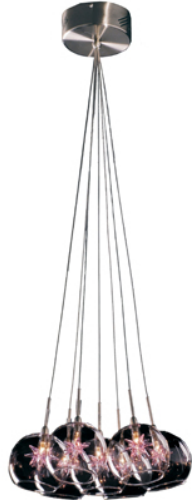

Product Specifications

E20114-21 - Starburst 7-Light Pendant

Item: E20114-21
 Collection: Starburst
 Finish: Satin Nickel
 Glass: Globe W Star - Violet

Fixture Dimensions	
Width: 12.0"	Height: 6.0"
Length:	Extension:
HCO:	Back Plate: x
Chain:	Wire: 5'
Bulbs	
Quantity: 7	Type: 12V G4
Wattage: 20w Max	Included: Yes
Certifications/Qualifications	
Energy Star: No	
Other	
UPC: 845094001836	
Note:	

It was Shakespeare that said, "The stars above us, govern our conditions." And so it is with this amazing multi-light pendant series. Each unique glass cover supports handmade glass starbursts - available in clear, blue, green, amber or violet - suspending each burst of color in its own glass globe. Chrome hardware and a satin nickel-finish canopy complete each structure, and every little piece is adjustable to enhance your galaxy in a variety of different ways.

Shipping Information									
Individual	Weight	Length	Width	Height	Case	Weight	Length	Width	Height
Qty: 1	4.8 lbs		12.0"	6.0"	Qty:				

Maxim Lighting International, ET2 Contemporary Lighting and all designs, logos and images © 2008 Maxim Lighting International. All Rights Reserved. Maxim Lighting International reserves the right, at any time, to make changes in the design and/or construction of the product including the discontinuation of product without prior notice. Products are subject to revision in design and/or construction to conform to changes in UL and/or CSA standards, or that which may be required by law or availability of material.