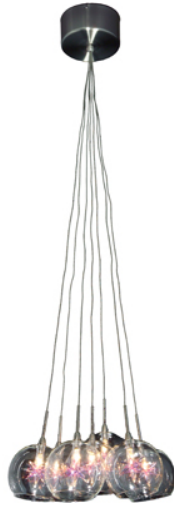

Product Specifications

E20107-21 - Starburst 8-Light Pendant

Item: E20107-21

Collection: Starburst

Finish:

Glass: Globe W Star - Violet

Fixture Dimensions

Width: 10"	Height: 6"
Length: 22"	Extension:
HCO:	Back Plate: x
Chain:	Wire: 0'

Bulbs

Quantity: 8	Type: G4
Wattage: 20w Max	Included: No

Certifications/Qualifications

Energy Star: No

Other

UPC: 845094001584

Note:

It was Shakespeare that said, "The stars above us, govern our conditions." And so it is with this amazing multi-light pendant series. Each unique glass cover supports handmade glass starbursts - available in clear, blue, green, amber or violet - suspending each burst of color in its own glass globe. Chrome hardware and a satin nickel-finish canopy complete each structure, and every little piece is adjustable to enhance your galaxy in a variety of different ways.

Shipping Information

Individual	Weight	Length	Width	Height	Case	Weight	Length	Width	Height
Qty: 1	26 lbs	29"	32"	23"	Qty: 1				

ET2 Online, ET2 Contemporary Lighting and all designs, logos and images © 2008 ET2 Online. All Rights Reserved. ET2 Online reserves the right, at any time, to make changes in the design and/or construction of the product including the discontinuation of product without prior notice. Products are subject to revision in design and/or construction to conform to changes in UL and/or CSA standards, or that which may be required by law or availability of material.