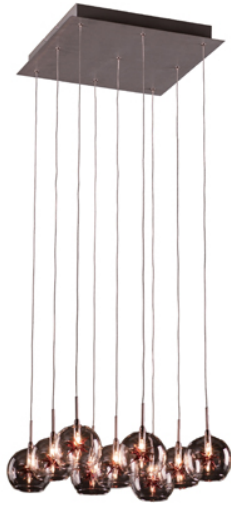

Product Specifications

E20106-25 - Starburst 9-Light Pendant

Item: E20106-25
 Collection: Starburst
 Finish:
 Glass: Globe W Star - Amber

Fixture Dimensions

Width: 18" Height:
 Length: 18" Extension:
 HCO: Back Plate: x
 Chain: Wire: 0'

Bulbs

Quantity: 9 Type: G4
 Wattage: 20w Max Included: No

Certifications/Qualifications

Energy Star: No

Other

UPC: 845094001577

Note:

It was Shakespeare that said, "The stars above us, govern our conditions." And so it is with this amazing multi-light pendant series. Each unique glass cover supports handmade glass starbursts - available in clear, blue, green, amber or violet - suspending each burst of color in its own glass globe. Chrome hardware and a satin nickel-finish canopy complete each structure, and every little piece is adjustable to enhance your galaxy in a variety of different ways.

Shipping Information

Individual	Weight	Length	Width	Height	Case	Weight	Length	Width	Height
Qty: 1	11 lbs	8"	19"	19"	Qty:				

ET2 Online, ET2 Contemporary Lighting and all designs, logos and images © 2008 ET2 Online. All Rights Reserved. ET2 Online reserves the right, at any time, to make changes in the design and/or construction of the product including the discontinuation of product without prior notice. Products are subject to revision in design and/or construction to conform to changes in UL and/or CSA standards, or that which may be required by law or availability of material.