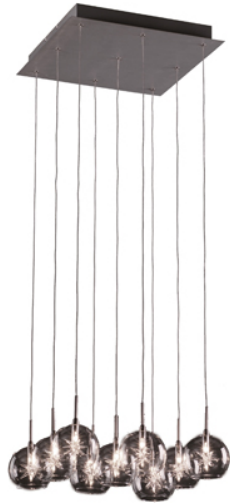

## E20106-24 - Starburst 9-Light Pendant

Item: E20106-24  
 Collection: Starburst  
 Finish:  
 Glass: Globe W Star - Clear

### Fixture Dimensions

Width: 18"                      Height:  
 Length: 18"                    Extension:  
 HCO:                              Back Plate: x  
 Chain:                             Wire: 0'

### Other

UPC: 845094001560

Note:

*It was Shakespeare that said, "The stars above us, govern our conditions." And so it is with this amazing multi-light pendant series. Each unique glass cover supports handmade glass starbursts - available in clear, blue, green, amber or violet - suspending each burst of color in its own glass globe. Chrome hardware and a satin nickel-finish canopy complete each structure, and every little piece is adjustable to enhance your galaxy in a variety of different ways.*