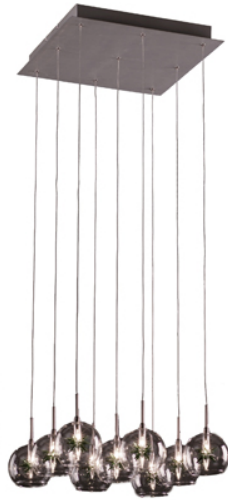

Product Specifications

E20106-23 - Starburst 9-Light Pendant

Item: E20106-23
 Collection: Starburst
 Finish:
 Glass: Globe W Star - Green

Fixture Dimensions

Width: 18" Height:
 Length: 18" Extension:
 HCO: Back Plate: x
 Chain: Wire: 0'

Bulbs

Quantity: 9 Type: G4
 Wattage: 20w Max Included: No

Certifications/Qualifications

Energy Star: No

Other

UPC: 845094001553

Note:

It was Shakespeare that said, "The stars above us, govern our conditions." And so it is with this amazing multi-light pendant series. Each unique glass cover supports handmade glass starbursts - available in clear, blue, green, amber or violet - suspending each burst of color in its own glass globe. Chrome hardware and a satin nickel-finish canopy complete each structure, and every little piece is adjustable to enhance your galaxy in a variety of different ways.

Shipping Information

Individual	Weight	Length	Width	Height	Case	Weight	Length	Width	Height
Qty: 1	11 lbs	8"	19"	19"	Qty:				

ET2 Online, ET2 Contemporary Lighting and all designs, logos and images © 2008 ET2 Online. All Rights Reserved. ET2 Online reserves the right, at any time, to make changes in the design and/or construction of the product including the discontinuation of product without prior notice. Products are subject to revision in design and/or construction to conform to changes in UL and/or CSA standards, or that which may be required by law or availability of material.