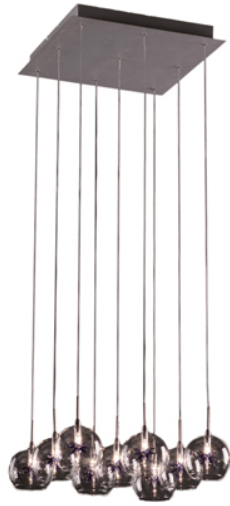

Product Specifications

E20106-22 - Starburst 9-Light Pendant

Item: E20106-22
 Collection: Starburst
 Finish:
 Glass: Globe W Star - Blue

Fixture Dimensions

Width: 18" Height:
 Length: 18" Extension:
 HCO: Back Plate: x
 Chain: Wire: 0'

Bulbs

Quantity: 9 Type: G4
 Wattage: 20w Max Included: No

Certifications/Qualifications

Energy Star: No

Other

UPC: 845094001546

Note:

It was Shakespeare that said, "The stars above us, govern our conditions." And so it is with this amazing multi-light pendant series. Each unique glass cover supports handmade glass starbursts - available in clear, blue, green, amber or violet - suspending each burst of color in its own glass globe. Chrome hardware and a satin nickel-finish canopy complete each structure, and every little piece is adjustable to enhance your galaxy in a variety of different ways.

Shipping Information

Individual	Weight	Length	Width	Height	Case	Weight	Length	Width	Height
Qty: 1	11 lbs	8"	19"	19"	Qty:				

ET2 Online, ET2 Contemporary Lighting and all designs, logos and images © 2008 ET2 Online. All Rights Reserved. ET2 Online reserves the right, at any time, to make changes in the design and/or construction of the product including the discontinuation of product without prior notice. Products are subject to revision in design and/or construction to conform to changes in UL and/or CSA standards, or that which may be required by law or availability of material.