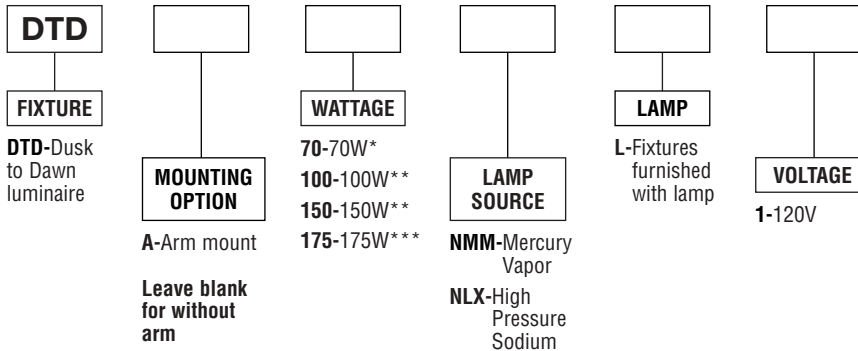

Dusk to Dawn Series

ORDERING INFORMATION

Catalog Number: Example: DTDA175NMML-1

PRODUCT SPECIFICATIONS

- The Dusk to Dawn Series provides lighting for security, accent, convenience and perimeter lighting like entrance ways and garages.
- NEMA twist lock automatic Dusk to Dawn photocontrol.
- One piece prismatic refractor with open bottom provides symmetrical light pattern.
- All units come complete with mounting hardware.

*70W HPS and 175 Mercury Vapor Available without arm.
 **70W, 100W, 150W Available in High Pressure Sodium only.
 ***175W Available in Mercury Vapor only.

REPLACEMENT PARTS

- DTDA552**-Polycarbonate lens.
- DTDA553**-Aluminum reflector.
- DTDARM**-Convert DTD to DTDA.