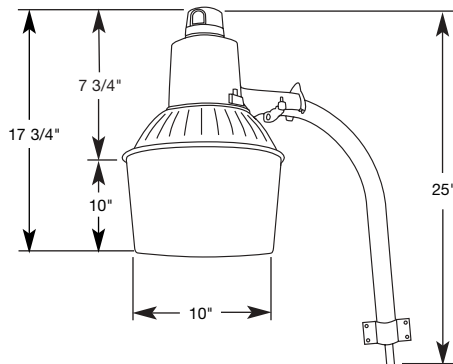

UL Wet Location Listed.