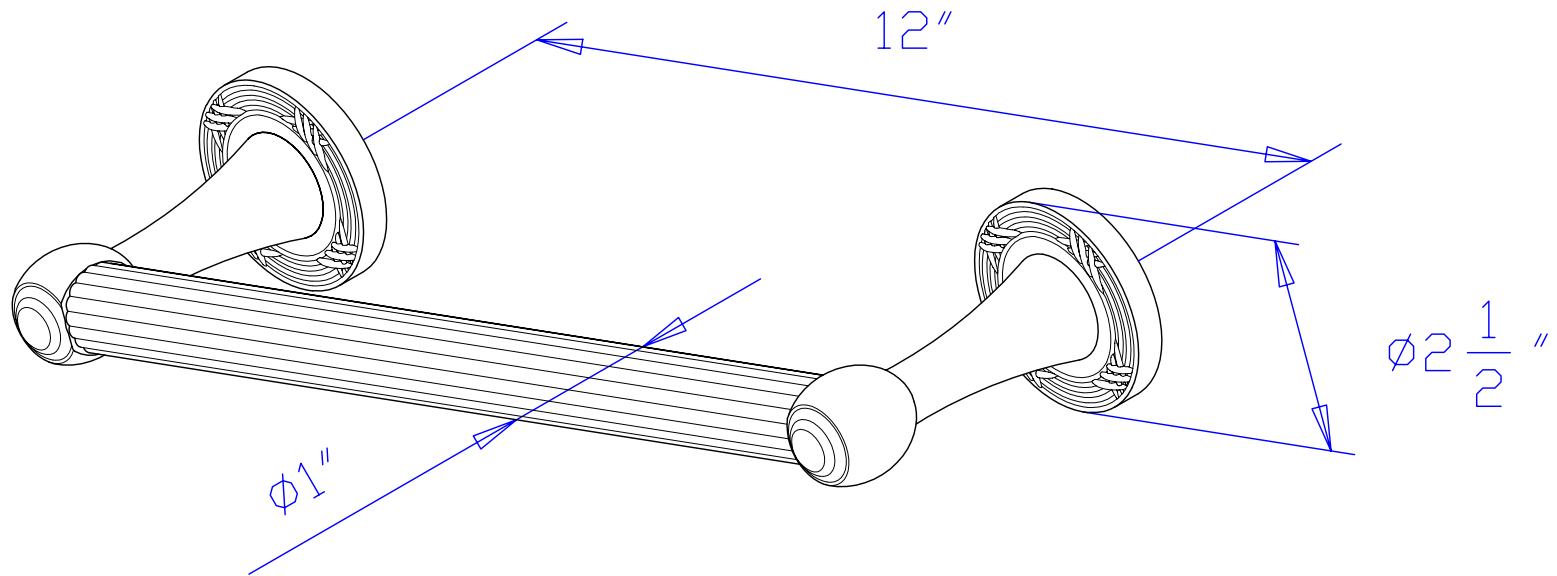

GEORGIAN COLLECTION

SAFETY BAR

MODEL	DESCRIPTION	FINISH
DR910121	12" Safety Bar	Chrome
DR910122		Polished Brass
DR910125		Oil Rubbed Bronze
DR910128		Satin Nickel