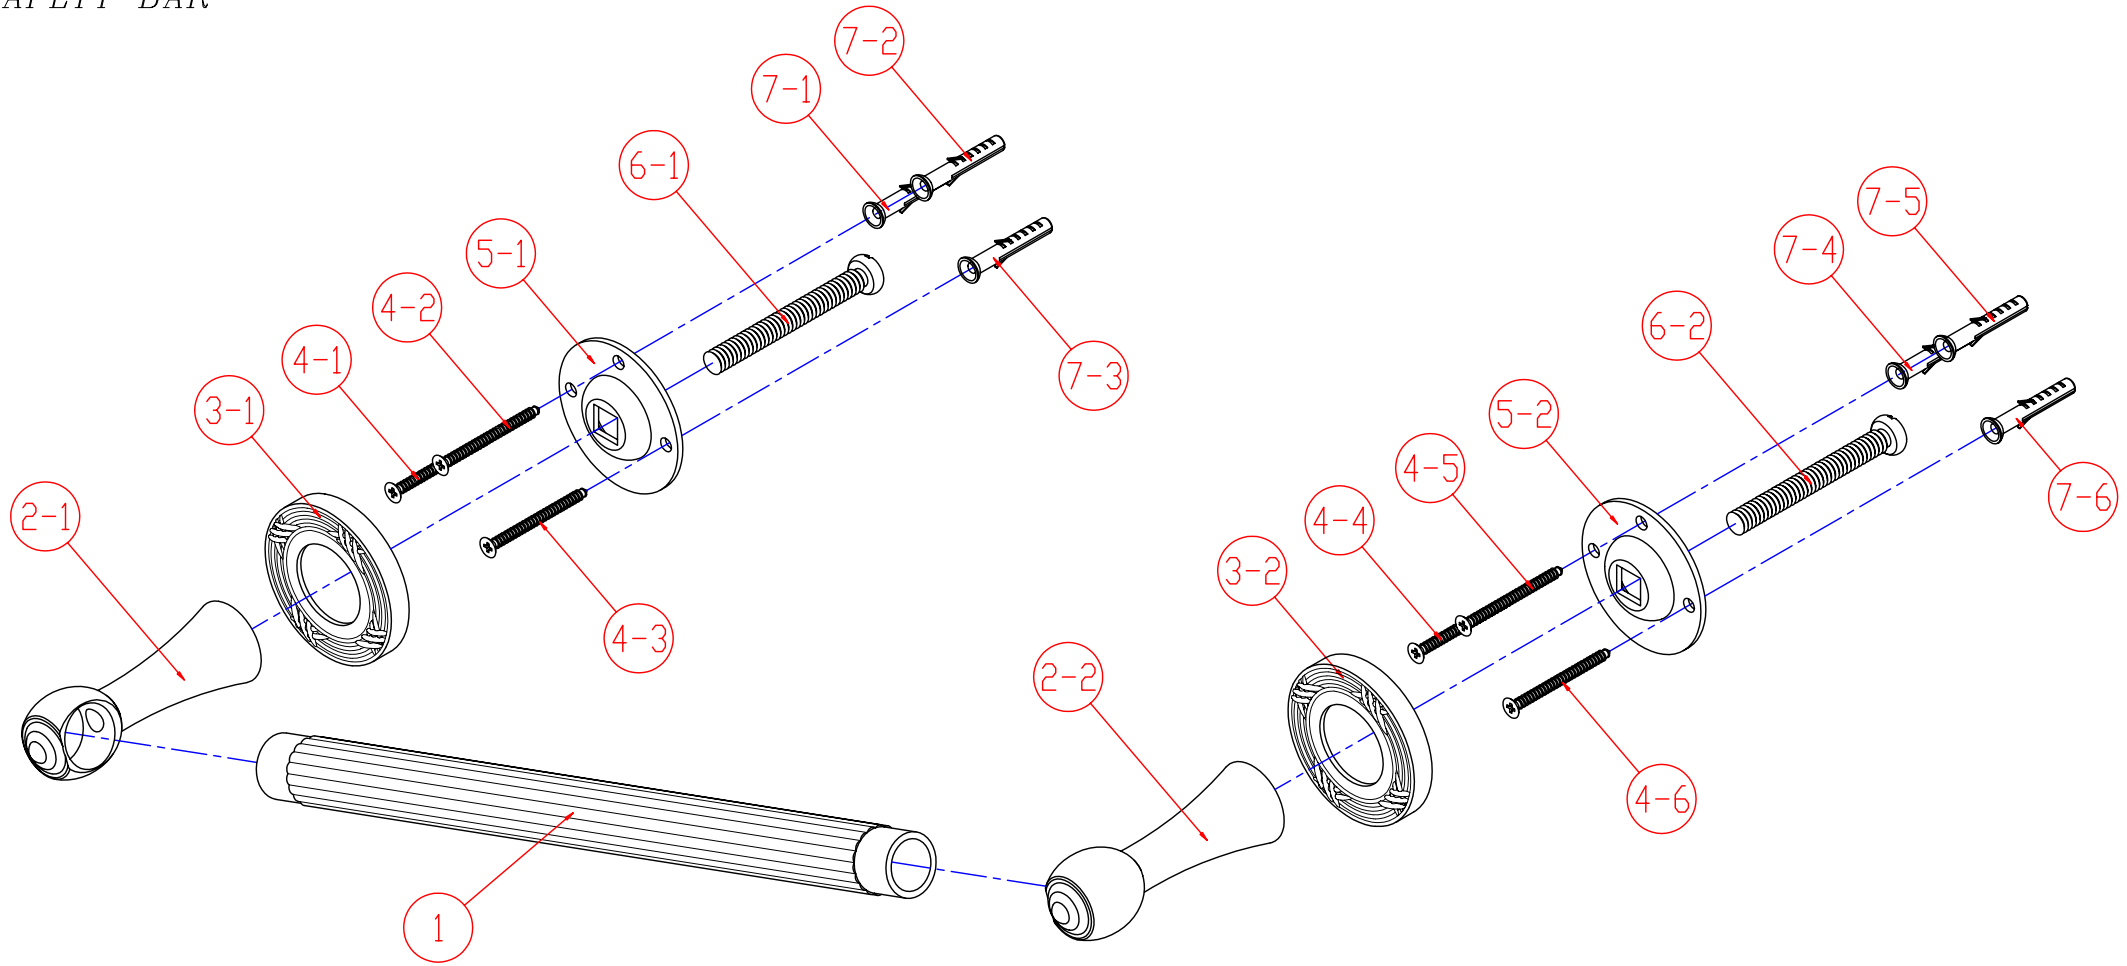

Elements  
Of Design  
GEORGIAN COLLECTION  
SAFETY BAR

MODEL	DESCRIPTION	FINISH
DR910121	12" Safety Bar	Chrome
DR910122		Polished Brass
DR910125		Oil Rubbed Bronze
DR910128		Satin Nickel