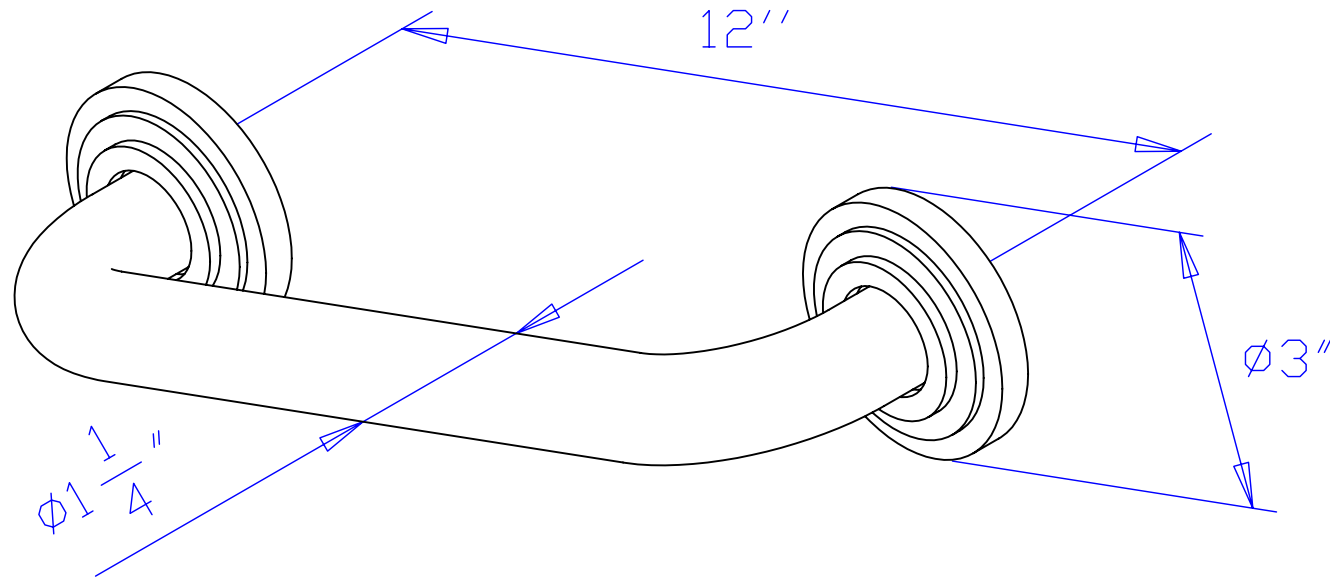

RESTORATION COLLECTION  
DESIGNER GRAB BAR

MODEL	DESCRIPTION	FINISH
DR314121	12" Grab Bar	Chrome
DR314122		Polished Brass
DR314125		Oil Rubbed Bronze
DR314128		Satin Nickel