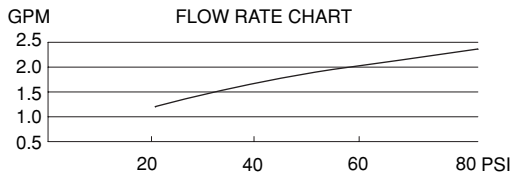

4" OPULENCE™ STYLE SHOWERHEAD

Description

- 4" Victorian styled showerhead
- Holds 45 rubber jets that won't corrode and are easy to clean
- Solid brass construction

Flow & Valving

D461730

Available Colors & Finish

- Chrome
- Brushed Nickel (BN)
- Satin Black (BS)
- Polished Nickel (PNV)
- Polished Brass (PBV)
- Antique Copper (AC)
- Oil Rub Bronze (RB)

Flow Rate

- Conforms to Energy Policy Act of 1992 - maximum flow rate at 80psi of 2.5gpm.