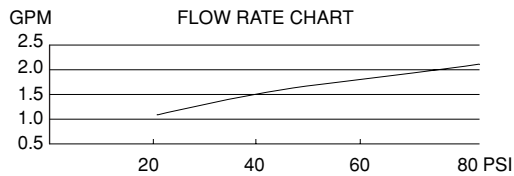

8" SUNRAY SHOWERHEAD

Description

- Uniquely designed 8" diameter showerhead fits standard shower arm
- Five arms are adjustable to direct spray
- Solid brass construction

Flow & Valving

D461681

Available Colors & Finish

- Brushed Nickel (BN)

Flow Rate

- Conforms to Energy Policy Act of 1992 - maximum flow rate at 80psi of 2.5gpm.

Standards

- Listed IAPMO/UPC
- CSA B125
- Energy policy act of 1992

Warranty

Danze products are covered by a manufacturer's limited "lifetime" warranty for manufacturing defects.