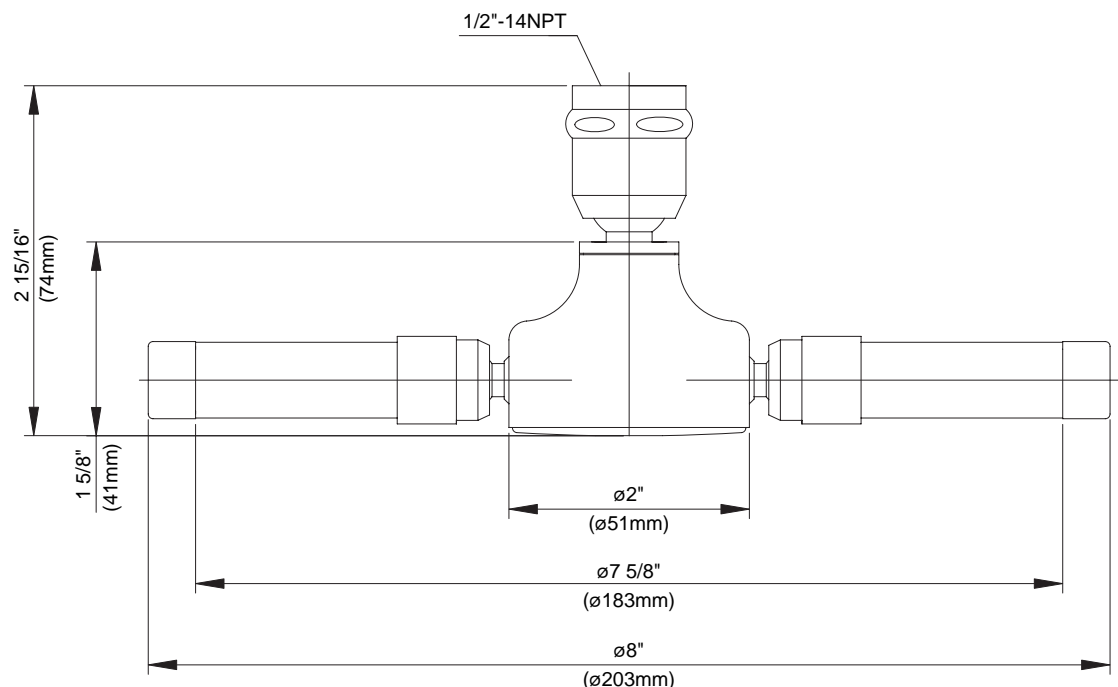

8" SUNRAY SHOWERHEAD

Description

- Uniquely designed 8" diameter showerhead fits standard shower arm
- Five arms are adjustable to direct spray
- Solid brass construction

Flow & Valving

D461681

Available Colors & Finish

- Brushed Nickel (BN)

Flow Rate

- Conforms to Energy Policy Act of 1992 - maximum flow rate at 80psi of 2.5gpm.

Standards

- Listed IAPMO/UPC
- CSA B125
- Energy policy act of 1992

Warranty

Danze products are covered by a manufacturer's limited "lifetime" warranty for manufacturing defects.