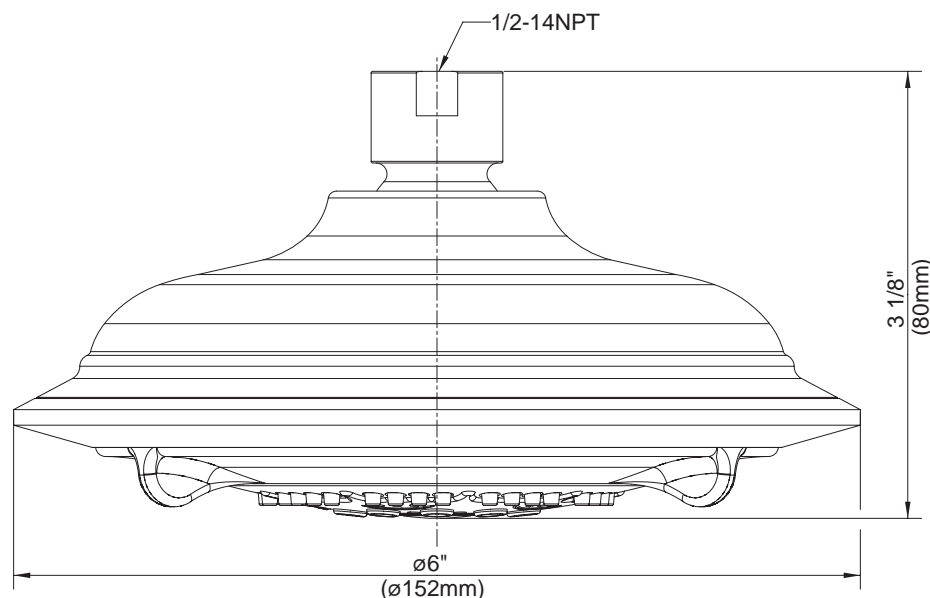

Specific Features: _____ Submitted Model No.: _____

SD460008/09-07.02