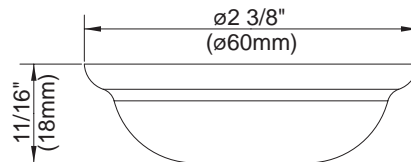

Specific Features: _____ Submitted Model No.: _____

SD460008/09-07.02