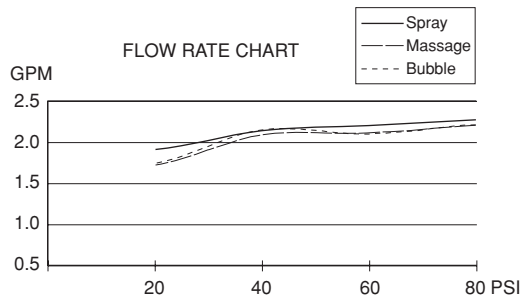

Specific Features: _____ Submitted Model No.: _____

SD460008/09-07.02