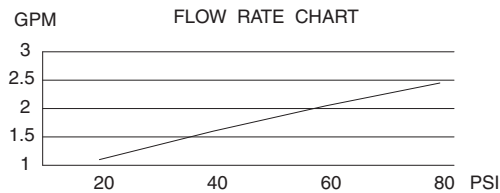

SINGLE HANDLE KITCHEN FAUCET WITH PULL-OUT SPOUT

Description

- Single lever handle with 2 function Contemporary pull-out spout (spray & aerated stream)
- Single hole mount with optional 10" deck plate
- Matching brass soap/lotion dispenser
- Fits 1 3/8" to 1 1/2" diameter mounting hole

Flow & Valving

- See Chart

Standards

- ASME A112.18.1
- CSA B125
- NSF 61-9
- Listed IAPMO/UPC
- Energy policy act of 1992
- ADA Accessibility Guidelines for Buildings and Facilities - 4.27.4 Controls and Mechanisms
- State of Wisconsin Statutes & Administrative Code

Available Colors & Finish

- Chrome
- Stainless Steel (SS)

Warranty

Danze products are covered by a manufacturer's limited "lifetime" warranty for manufacturing defects.

Specific Features: _____ Submitted Model No.: _____

SD456513/02-09.03