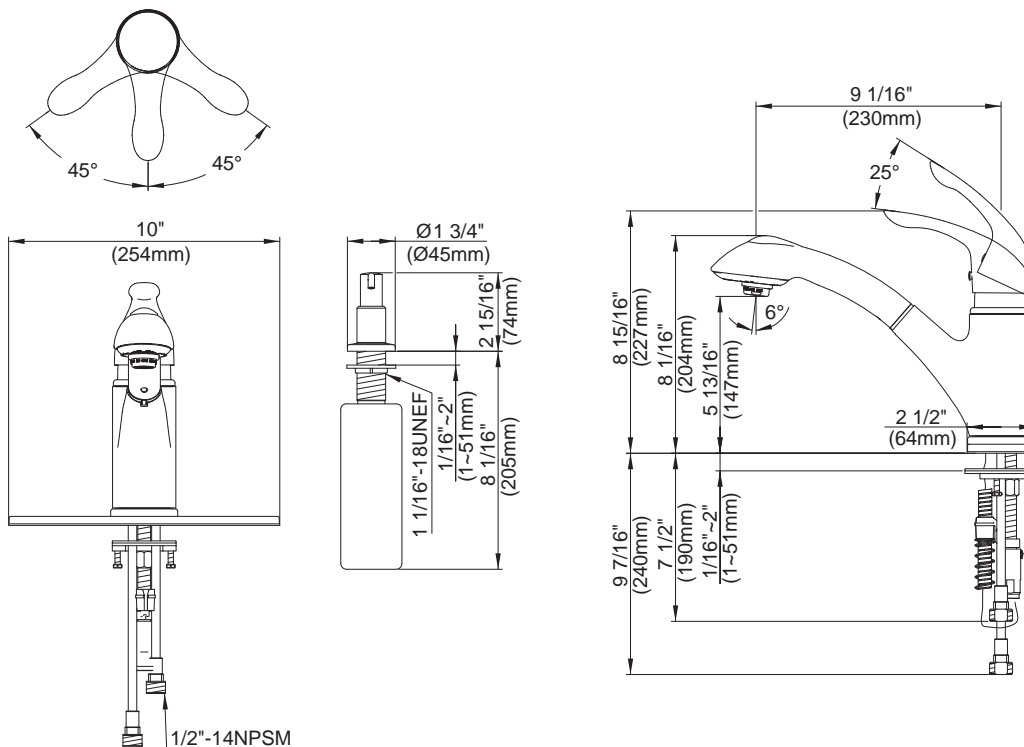

Warranty

Danze products are covered by a manufacturer's limited "lifetime" warranty for manufacturing defects.