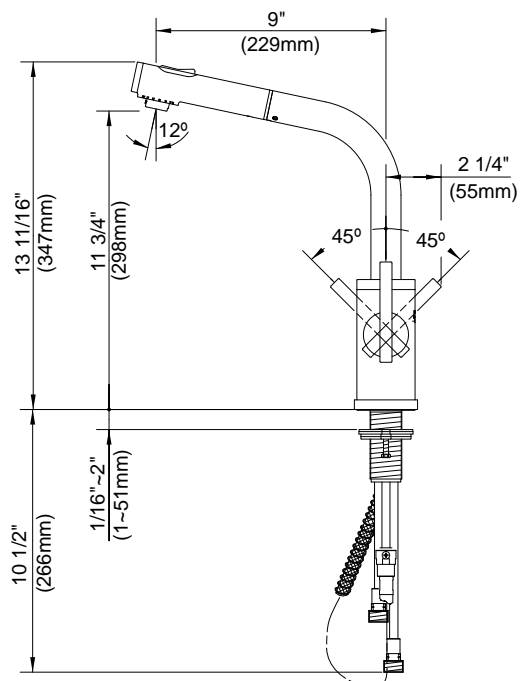

Submittal Information:

Job Name: _____
Contractor: _____

Location: _____
Contact #: _____