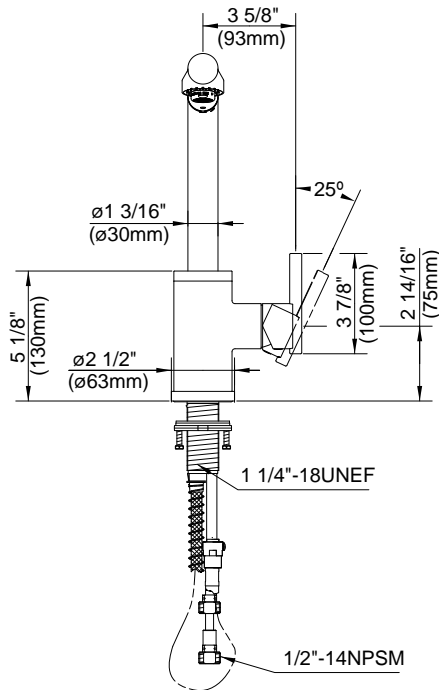

Submittal Information:

Job Name: _____
Contractor: _____

Location: _____
Contact #: _____