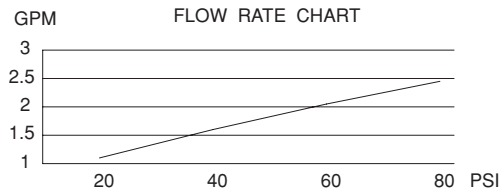

SINGLE HANDLE KITCHEN FAUCET WITH CONCEALED DECK

Description

- Single lever handle with 13 1/2" height swivel spout
- Distinctive ribbon spout
- Concealed deck mount
- Matching brass vegetable spray

Flow & Valving

- See Chart

Standards

- ASME A112.18.1
- CSA B125
- NSF 61-9
- Listed IAPMO/UPC
- Energy policy act of 1992
- ADA Accessibility Guidelines for Buildings and Facilities - 4.27.4 Controls and Mechanisms

Available Colors & Finish

- Chrome
- Stainless Steel (SS)

Warranty

Danze products are covered by a manufacturer's limited "lifetime" warranty for manufacturing defects.

Specific Features: _____ Submitted Model No.: _____