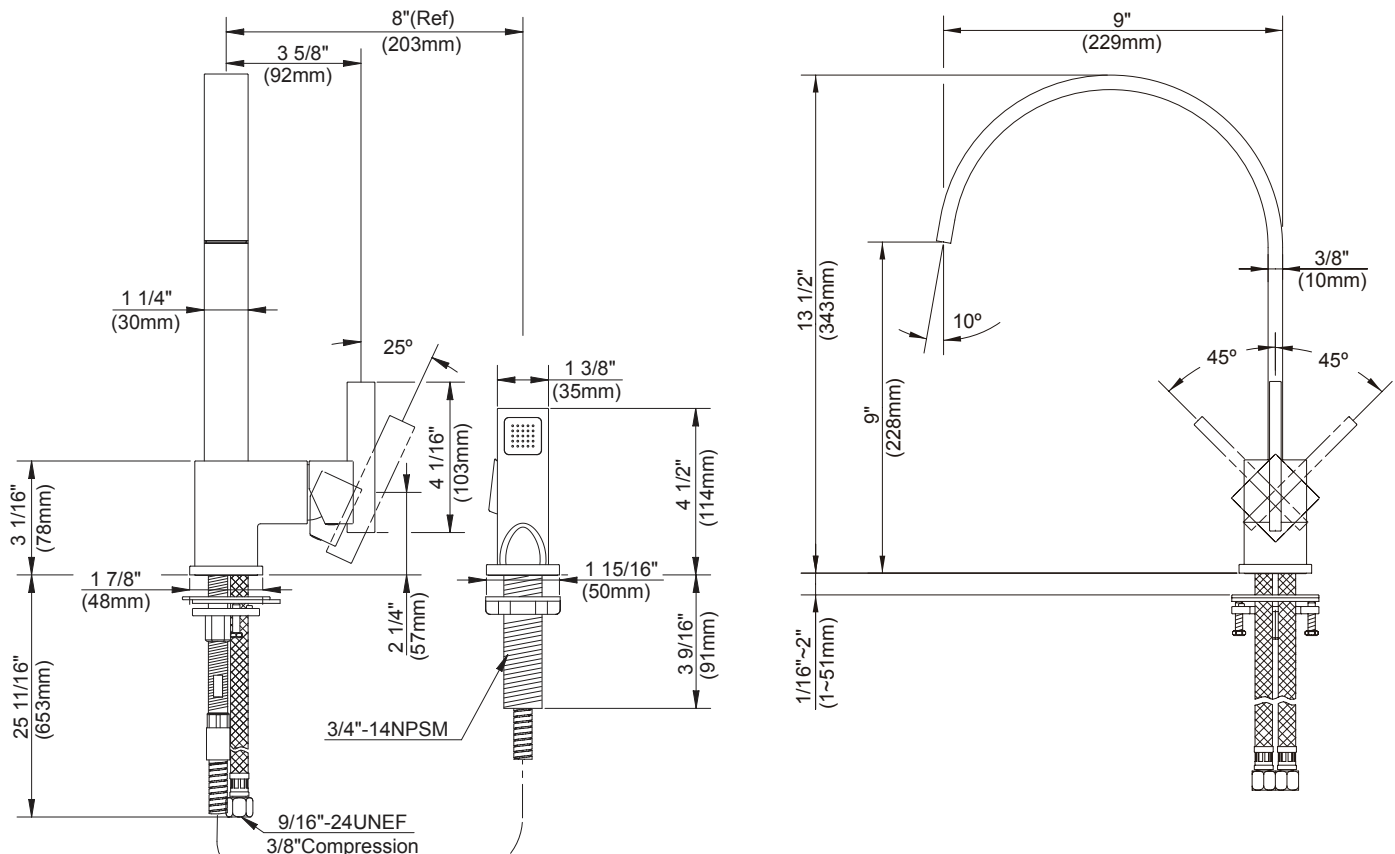

Warranty

Danze products are covered by a manufacturer's limited "lifetime" warranty for manufacturing defects.