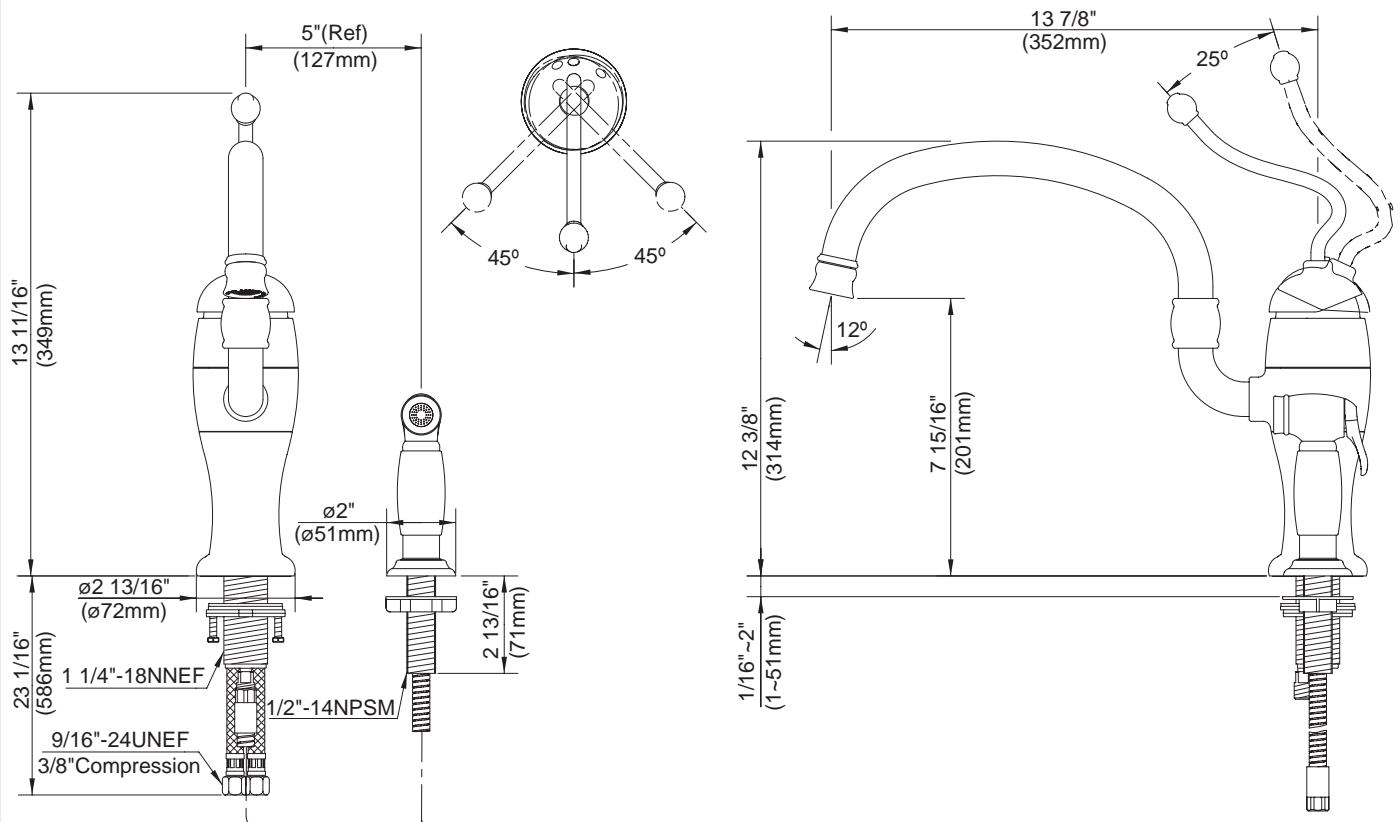

Specific Features: _____ Submitted Model No.: _____

SD403221/11-07.02