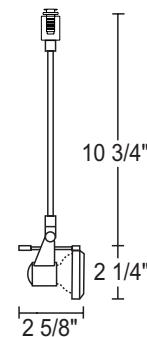

ACCESSORIES

Cat. No.	Description	Cat. No.	Description	Cat. No.	Description
T74BL	Black Barn Doors	T557	Prismatic Spread Lens	T558BL	Black Snoot
T551-5	Color Filters/Lenses	T559	Linear Spread Lens	T5501-18	Dichroic Lenses
T5520	Diffuse Spread Lens	T5521	Uniformity Lens	T5522	UV Filter Lens
T5559BL	Hexcell Louver				

See specification sheet D1.2.2 for details.