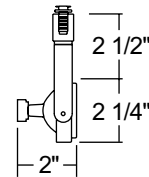

Low Voltage MR16 Gimbal Ring

Catalog Number	Description	Finish	Lamp
TL296WH	Gimbal Ring	White	20-50W MR16, 12V or 24V
TL296BL	Gimbal Ring	Black	20-50W MR16, 12V or 24V
TL296SC	Gimbal Ring	Satin Chrome	20-50W MR16, 12V or 24V

ACCESSORIES

Cat. No.	Description	Cat. No.	Description	Cat. No.	Description
T551-5	Color Filters/Lenses	T557	Prismatic Spread Lens	T559	Linear Spread Lens
T5501-18	Dichroic Lenses	T5520	Diffuse Spread Lens	T5521	Uniformity Lens
T5522	UV Filter Lens	T5559BL	Hexcell Louver		

See specification sheet D1.2.2 for details.