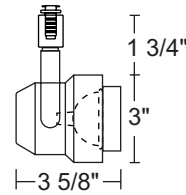

Low Voltage MR16 Gimbal Ring

Catalog Number	Description	Finish	Lamp
TL196WH	Gimbal Ring	White	20-50W MR16, 12V or 24V
TL196BL	Gimbal Ring	Black	20-50W MR16, 12V or 24V

ACCESSORIES

Cat. No.	Description	Cat. No.	Description	Cat. No.	Description
T551-5	Color Filters	T557	Prismatic Spread Lens	T559	Linear Spread Lens
T5501-18	Dichroic Lenses	T5520	Diffuse Spread Lens	T5521	Uniformity Lens
T5522	UV Filter Lens	T5559BL	Hexcell Louver		

See specification sheet D1.2.2 for details.