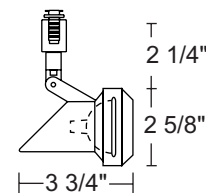

Juno®

Project: _____

Fixture Type: _____

Location: _____

Contact/Phone: _____

TRAC 12 MR16 SPOTLIGHTS

TL109, TL116, TLP116, TL117, TL143,
TL191, TL196 and TL296

PRODUCT DESCRIPTION

A selection of distinctive miniature MR16 quartz lampholders provides high intensity display and accent lighting using small scale, high-styled trac lights.

Socket Ceramic bi-pin.

Aiming 90° vertical aiming capability and 358° rotation.

Lens Glass lens included with lampholder.

Labels UL listed, CSA certified • Union made, AFL-CIO.

Low Voltage MR16 Slant

Catalog Number	Description	Finish	Lamp
TL109WH	Slant	White	20-50W MR16, 12V or 24V
TL109BL	Slant	Black	20-50W MR16, 12V or 24V

ACCESSORIES

Cat. No.	Description	Cat. No.	Description	Cat. No.	Description
T74BL	Black Barn Doors	T556BL	Black Eyebrow	T558BL	Black Snoot
T551-5	Color Filters/Lenses	T557	Prismatic Spread Lens	T559	Linear Spread Lens
T5501-18	Dichroic Lenses	T5520	Diffuse Spread Lens	T5521	Uniformity Lens
T5522	UV Filter Lens	T5559BL	Hexcell Louver		

See specification sheet D1.2.2 for details.