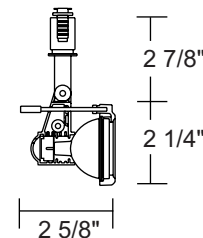

ACCESSORIES

Cat. No.	Description	Cat. No.	Description	Cat. No.	Description
T74BL	Black Barn Doors	T557	Prismatic Spread Lens	T558BL	Black Snoot
T551-5	Color Filters/Lenses	T559	Linear Spread Lens	T5501-18	Dichroic Lenses
T5520	Diffuse Spread Lens	T5521	Uniformity Lens	T5522	UV Filter Lens
T5559BL	Hexcell Louver				

See specification sheet D1.2.2 for details.