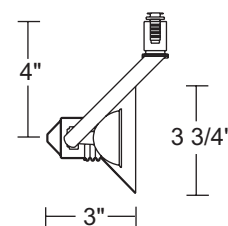

ACCESSORIES

Cat. No.	Description	Cat. No.	Description	Cat. No.	Description
T7400SA, BL	Accessory Holder	T7477	Prismatic Spread Lens	T7478	Linear Spread Lens
T741-6	Color Filters/Lenses	T7420	Diffuse Spread Lens	T7421	Uniformity Lens
T7401-18	Dichroic Lenses	T7459BL	Hexcell Louver	T7422	UV Filter Lens

See specification sheet D1.2.2 for details.