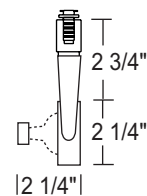

1300 S. Wolf Road • P.O. Box 5065 • Des Plaines, IL 60017-5065 • Phone (847) 827-9880 • Fax (847) 827-2925
220 Chrysler Drive • Brampton, Ontario • Canada L6S 6B6 • Phone (905) 792-7335 • Fax (905) 792-0064
Visit us at www.junolightinggroup.com

Printed in U.S.A. ©2007 Juno Lighting, Inc.