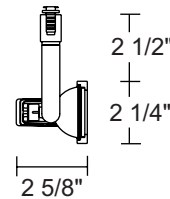

TRAC 12 MR16 SPOTLIGHTS

TL109, TL116, TLP116, TL117, TL143, TL191, TL196 and TL296

Low Voltage MR16 Notchback

Catalog Number	Description	Finish	Lamp
TL143WH	Notchback	White	20-50W MR16, 12V or 24V
TL143BL	Notchback	Black	20-50W MR16, 12V or 24V

ACCESSORIES

Cat. No.	Description	Cat. No.	Description	Cat. No.	Description
T551-5	Color Filters	T557	Prismatic Spread Lens	T559	Linear Spread Lens
T5501-18	Dichroic Lenses	T5520	Diffuse Spread Lens	T5521	Uniformity Lens
T5522	UV Filter Lens	T5559BL	Hexcell Louver		

See specification sheet D1.2.2 for details.

Low Voltage MR16 Studio II

Catalog Number	Description	Finish	Lamp
TL191WH	Studio II	White	20-50W MR16, 12V or 24V
TL191BL	Studio II	Black	20-50W MR16, 12V or 24V
TL191SL	Studio II	Silver	20-50W MR16, 12V or 24V

ACCESSORIES

Cat. No.	Description	Cat. No.	Description	Cat. No.	Description
T551-5	Color Filters/Lenses	T557	Prismatic Spread Lens	T559	Linear Spread Lens
T5501-18	Dichroic Lenses	T5520	Diffuse Spread Lens	T5521	Uniformity Lens
T5522	UV Filter Lens	T5559BL	Hexcell Louver		

See specification sheet D1.2.2 for details.