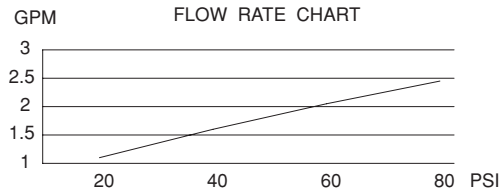

TWO HANDLE WIDESPREAD LAVATORY FAUCET

Description

- 2 handle with all brass pop-up drain assembly
- Concealed deck mount
- Fits 1 3/8" to 1 1/2" diameter mounting hole

Flow & Valving

- See Chart

Standards

- ASME A112.18.1
- CSA B125
- NSF 61-9
- Listed IAPMO/UPC
- Energy policy act of 1992
- ADA Accessibility Guidelines for Buildings and Facilities - 4.27.4 Controls and Mechanisms

Available Colors & Finish

- Brushed Nickel (BN)
- Distressed Bronze (RBD)

Warranty

Danze products are covered by a manufacturer's "limited lifetime" warranty for manufacturing defects.

Specific Features: _____ Submitted Model No.: _____

SD309345/09-07.03