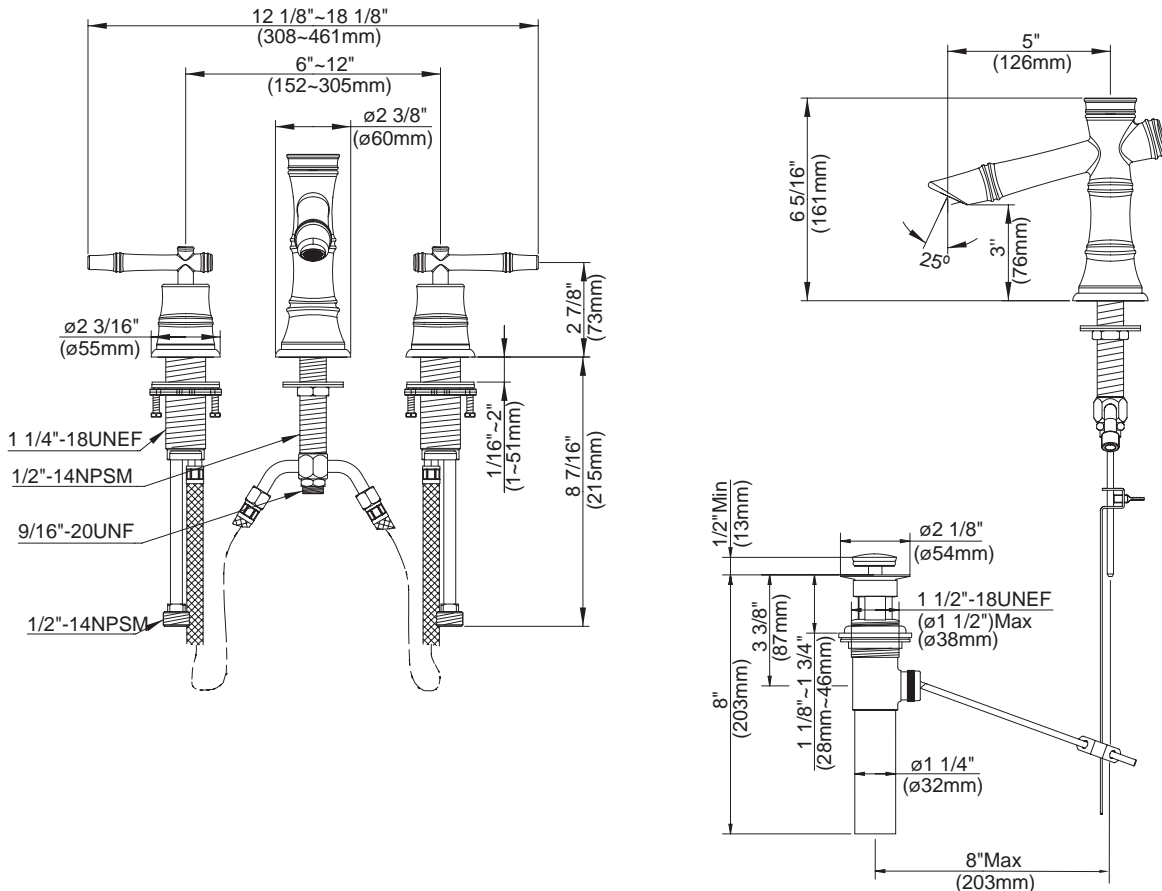

Warranty

Danze products are covered by a manufacturer's "limited lifetime" warranty for manufacturing defects.