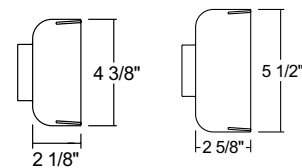

ACCESSORIES

Catalog Number	Finish	Description	Lamp
T63WH	White, Black Baffle	Baffled Hood	75W PAR30/65W BR30
T63BL	Black, Black Baffle	Baffled Hood	75W PAR30/65W BR30
T64WH	White, Black Baffle	Baffled Hood	150W PAR38/120W BR40
T64BL	Black, Black Baffle	Baffled Hood	150W PAR38/120W BR40