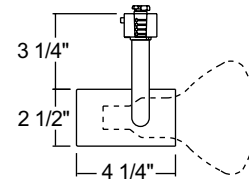

TRAC-MASTER®

Classics

UNIVERSALS

**T308, T80, T82, T301,
T620, T63, T64, T691 and T359**

Economy Line Voltage Universal

Construction Steel housing with steel yoke.

Aiming 90° vertical aiming capability and 358° rotation.

Catalog Number	Finish	Lamp
T620WH	White	35W PAR20/30W R20 to 150W PAR38/120W BR40
T620BL	Black	35W PAR20/30W R20 to 150W PAR38/120W BR40