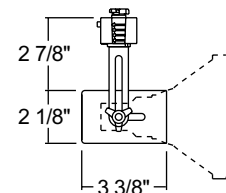

Line Voltage Universal

Construction Steel housing with Lexan® polycarbonate stem.

Aiming 90° vertical aiming capability and 358° rotation.

Catalog Number	Finish	Lamp
T301WH	White	30W R20/35W PAR20 to 120W BR40 or 250W PAR38
T301BL	Black	30W R20/35W PAR20 to 120W BR40 or 250W PAR38

TRAC-MASTER®

Classics

UNIVERSALS**T308, T80, T82, T301,
T620, T63, T64, T691 and T359****Economy Line Voltage Universal****Construction** Steel housing with steel yoke.**Aiming** 90° vertical aiming capability and 358° rotation.

**Hi-Tech Mini Swivel Universal****Construction** Steel housing with slotted steel swivel.**Aiming** 90° vertical aiming capability and 358° rotation • One locking knob provided.

Catalog Number	Finish	Lamp
T691WH	White	60W PAR16/50W PAR20 to 75W PAR30/150W PAR38
T691BL	Black	60W PAR16/50W PAR20 to 75W PAR30/150W PAR38
T691NA	Natural	60W PAR16/50W PAR20 to 75W PAR30/150W PAR38

**Mini Swivel Universal****Construction** Porcelain socket mounted to low profile steel swivel.**Aiming** 90° vertical aiming capability and 358° rotation.

Catalog Number	Finish	Lamp
T359WH	White	35W PAR20/30W R20 to 250W PAR38/120W BR40