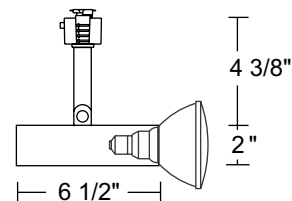

Socket Medium base porcelain with nickel plated copper screw shell • Socket adjustable for proper lamp positioning (except T359).

Adapter Copper alloy contacts provide precise spring action - no arcing and will not take a set • True, positive electrical ground • On/off switch included
 • Patented embossed polarity arrows on bottom of adapter • Spring-loaded positive latch with embossed polarity arrows secures trac light to trac
 • "Pull-up" contact to up position for two-circuit application.

Line Voltage Universal

Construction Steel housing with Lexan® polycarbonate stem.

Aiming 90° vertical aiming capability and 358° rotation.

Catalog Number	Finish	Lamp
T301WH	White	30W R20/35W PAR20 to 120W BR40 or 250W PAR38
T301BL	Black	30W R20/35W PAR20 to 120W BR40 or 250W PAR38

**Mini Swivel Universal****Construction** Porcelain socket mounted to low profile steel swivel.**Aiming** 90° vertical aiming capability and 358° rotation.

Catalog Number	Finish	Lamp
T359WH	White	35W PAR20/30W R20 to 250W PAR38/120W BR40