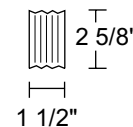

ACCESSORIES			
Catalog Number	Finish	Description	Lamp
T80BL	Black	Accordion Collar	65W BR30
T82WH	White, Black Baffle	Flare Reflector	50W R20/PAR20 or 65W BR30/75W A19