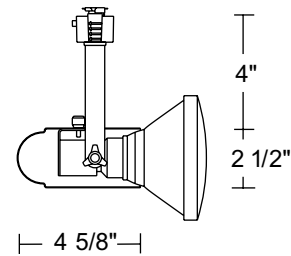

Line Voltage Universal

Construction Drawn steel housing with steel yoke.

Aiming 90° vertical aiming capability and 358° rotation
• One locking knob provided.

Catalog Number	Finish	Lamp
T308WH	White	30W R20/35W PAR20 to 150W BR40/ PAR38
T308BL	Black	30W R20/35W PAR20 to 150W BR40/ PAR38