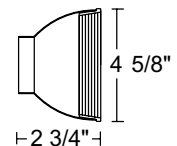

ACCESSORIES			
Catalog Number	Finish	Description	Lamp
T80BL	Black	Accordion Collar	65W BR30
T82WH	White, Black Baffle	Flare Reflector	50W R20/PAR20 or 65W BR30/75W A19