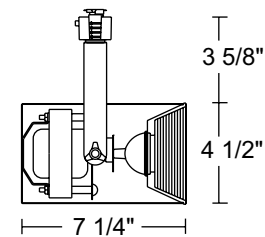

Low Voltage MR16

Catalog Number	Description	Finish	Baffle	Lamp
T338WH	Studio I	White	Black	20-50W MR16

ACCESSORIES

Cat. No.	Description	Cat. No.	Description	Cat. No.	Description
T72BL	Black Barn Doors†	T570BL	Black Accessory Holder	T571-6	Color Filters
T5777	Prismatic Spread Lens	T5778	Linear Spread Lens	T5721	Uniformity Lens
T5722	UV Filter	T579BL	Black Louver	T557	Prismatic Spread Lens
T559	Linear Spread Lens	T5501-18	Dichroic Lenses	T551-5	Color Filters
T5520	Diffuse Spread Lens	T5521	Uniformity Lens	T5522	UV Filter Lens
T5559BL	Hexcell Louver				

See specification sheet D1.2.2 for details.