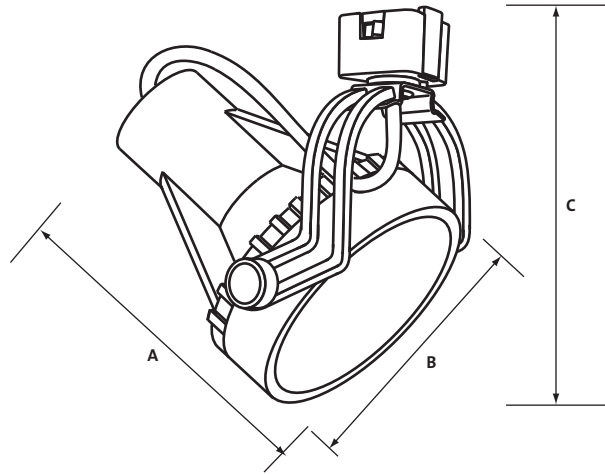

**CTL8016
CTL8020
CTL8030
CTL8038**

Saturna™

Line Voltage Track Fixtures
for PAR16, PAR20, PAR30
and PAR38 Lamps

Catalog #

Type

Project

DIMENSIONS			
Model	A	B	C
CTL8016	3 3/4"	2 13/16"	6 3/8"
CTL8020	4 1/8"	3 9/16"	7 3/8"
CTL8030	4 11/16"	4 7/16"	8 1/8"
CTL8038	6 13/16"	5 3/4"	10 1/8"

Dual-rail yoke design provides a "hi-tech", less bulky look.

All models have "Sure Set" yokes for precise aiming without tools and full 350° rotation.

See separate specification sheet for low voltage versions of this uniquely designed track fixture (CTL8016 & CTL8016/TAL).

CTL8038: (1) 250W max. PAR38, E26 medium base.

All fixtures are equipped with a convenient on/off switch and polarity indicator.

Warranty

This fixture is covered by Con-Tech's one (1) year full replacement guarantee after date of installation.