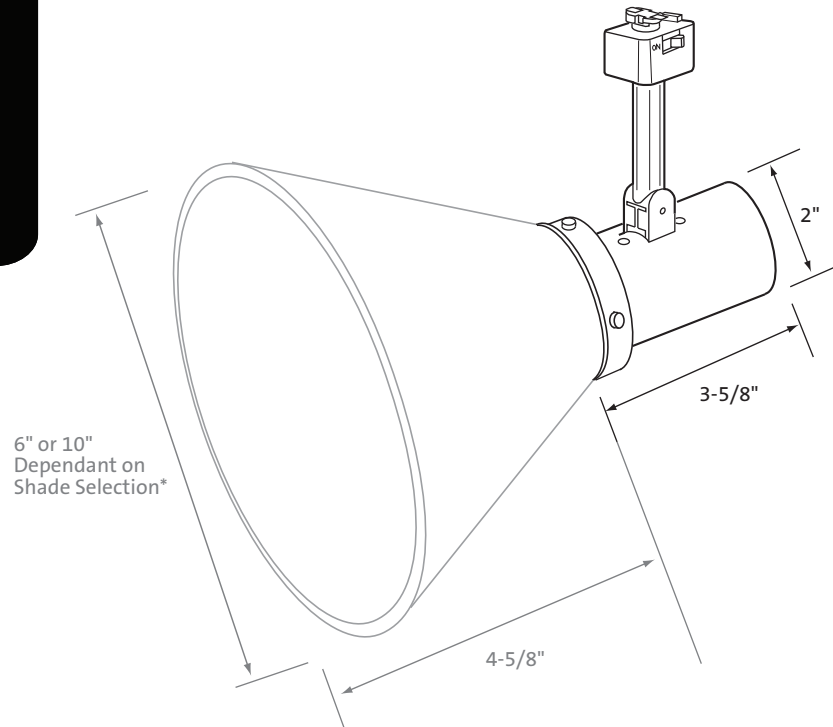

CTL619

Line Voltage
Decorator Series
Track Fixture

Catalog #

Type

Project

*Glass Shade sold separately.

Specifications/Features

Fixture

Mix and match components to suit the design and color scheme. Lampholder features a slender stem mount. May be track mounted or use as mono-point with optional LA-18.

Glass Shades

6" and 10" glass shades are available in frosted or clear ribbed and cased green. Glass shades sold separately.

Lamp/Electrical

(1) 100W A19 Lamp (max). All styles are equipped with a convenient on/off switch and polarity indicator.

Warranty

This fixture is covered by Con-Tech's one (1) year full replacement guarantee after date of purchase.

Listing

cULus listed. Suitable for dry locations.

Ordering Information

Example Order -

Fixture

CTL619

Finish

B - Black
P - White