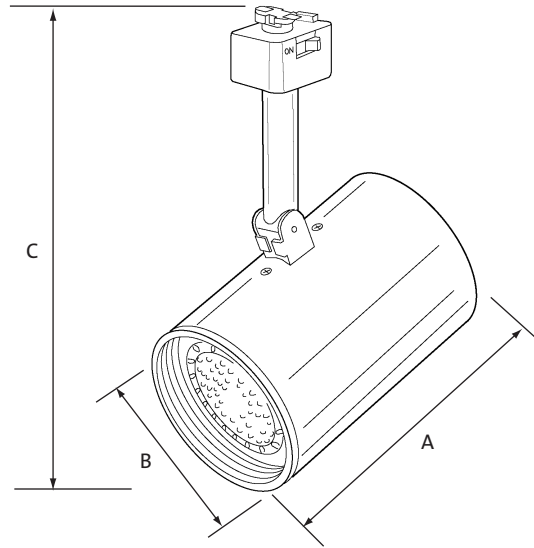

CTL2120 CTL2130

Flat Back Cylinder Track Fixtures

DIMENSIONS			
Model	A	B	C
CTL2120	4 7/8"	3 1/2"	9 1/4"
CTL2130	4 7/8"	4 1/2"	9 3/4"

Catalog #

Type

Project

Specifications/Features

Fixture

The modern flat back design presents a crisp, high-tech silhouette.

A deep set black baffle provides lamp concealment for visual comfort.

Both models offer precise, rigid aiming and full 350° rotation.

Lamp/Electrical

CTL2120 Lamp: (1) 50W PAR20 (max).

CTL2130 Lamp: (1) 75W PAR30 (max).

All styles are equipped with a convenient on/off switch and polarity indicator.

Warranty

This fixture is covered by Con-Tech's full replacement guarantee which is effective for one year.