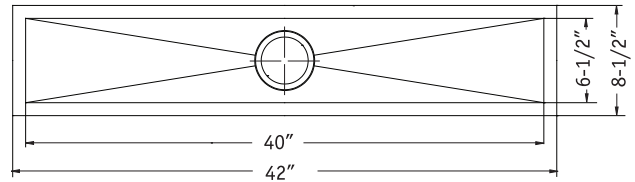

CONTEMPO SERIES

Zero Radius Undermount Trough Bar/Prep Bowl Model CTB-4285

CTB-4285

FEATURES

- Premium grade T-304 stainless steel
- 6" depth • 18 gauge
- StoneGuard™ undercoating over Super-Silencer pad
- True zero radius ledge and bottom
- Brushed satin • 3-1/2" drain opening
- Fits 45" sink base
- Supplied with cutout template, fasteners and instructions
- Complies with ASME A112.19.3-2000, UPC®
- Lifetime Limited Warranty

ASME A112.19.3-2000

OPTIONAL ACCESSORIES

- Wire rack : BG-1208
- Strainer: 190-9180

OVERALL DIMENSIONS	EACH BOWL	CUTOUT SIZE	PACKAGING*	WEIGHT*
42" x 8-1/2"	40" x 6-1/2"	See Template	1/16 pcs.	30/5100 lbs.