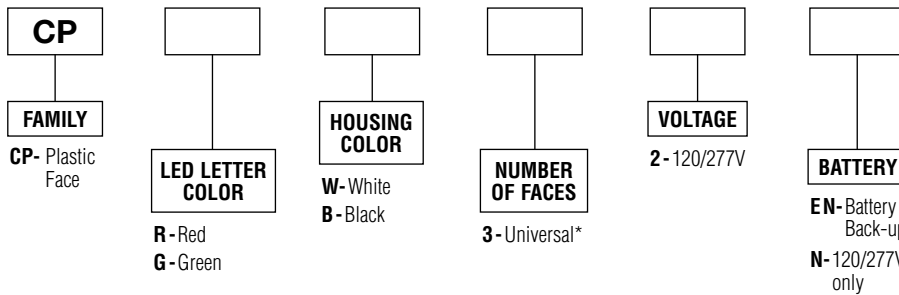

CATALOG NO. _____

TYPE NO. _____

JOB NAME _____

eclipse
SERIES

**LED Exit Sign
(CP)**

ORDERING INFORMATION

Catalog Number: Example: CPRW32E

* Universal: Single with extra stencil and color diffuser

SPECIFICATIONS

Housing	Housing and matching canopy constructed of impact-resistant, scratch-proof, corrosion-proof, UV-stable thermoplastic with a UL94-5VA flame rating. Thermoplastic stencil face with 6" letters and universal replaceable chevron directional indicator knock-outs.
Illumination	Long-lasting, energy-efficient, high intensity advanced LEDs (6). Red LED - AlInGaP Green LED - GaN
Electronics	Dual voltage 120/277 VAC, 60 Hz. Combination AC indicator light/test switch. Emergency Operation - Automatic, solid-state, quasi-constant current charger. - AC lockout. - Low voltage disconnect. - Short-circuit protection.
Battery	Long life, high performance, maintenance-free, rechargeable sealed nickel cadmium battery. Trouble-free operation in ambient temperatures up to 104°F (40°C). Provides a total of 120 minutes of full light output LED illumination.
Code Compliance	UL listed, conforms to UL924. Meets NFPA Life Safety Code 70 and 101. Complies with NEC and OSHA.
Warranty	Limited 5-year warranty. 5-year sealed nickel cadmium pro-rated battery warranty.

PRODUCT AVAILABILITY

FAMILY	LED LETTER COLOR	HOUSING COLOR	NUMBER OF FACES	VOLTAGE	BATTERY	LENGTH	WIDTH	HEIGHT
CP	R	W	Universal*	120/277V		11 3/4"	1 5/8"	7 1/2"
	R	B	Universal*	120/277V				
	G	W	Universal*	120/277V				
	G	B	Universal*	120/277V				
CP	R	W	Universal*	120/277V	EN	11 3/4"	1 5/8"	7 1/2"
	R	B	Universal*	120/277V	EN			
	G	W	Universal*	120/277V	EN			
	G	B	Universal*	120/277V	EN			