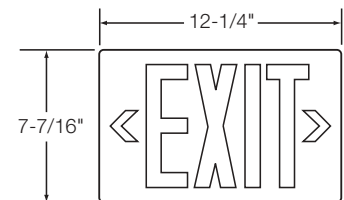

DIMENSIONS

Dimensions and specifications subject to change without notice.