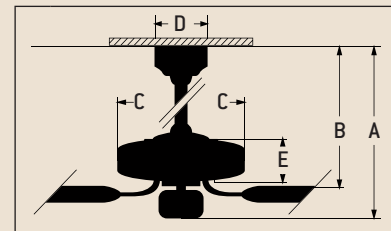

Ceiling Drop Dimensions

1. A: 2" DR - 13.25"   B: 2" DR - 8.0"
   A: 6" DR - 17.25"   B: 6" DR - 12.0"
   C: 12.625"   D: 5.5"
   E: 3.5"

DR: Downrod

*Compare: 49" to 60" ceiling fans have airflow efficiencies ranging from approximately 51 to 176 cubic feet per minute per watt at high speed.

** Due to 2005 EPACT regulations, light kits may be subject to change