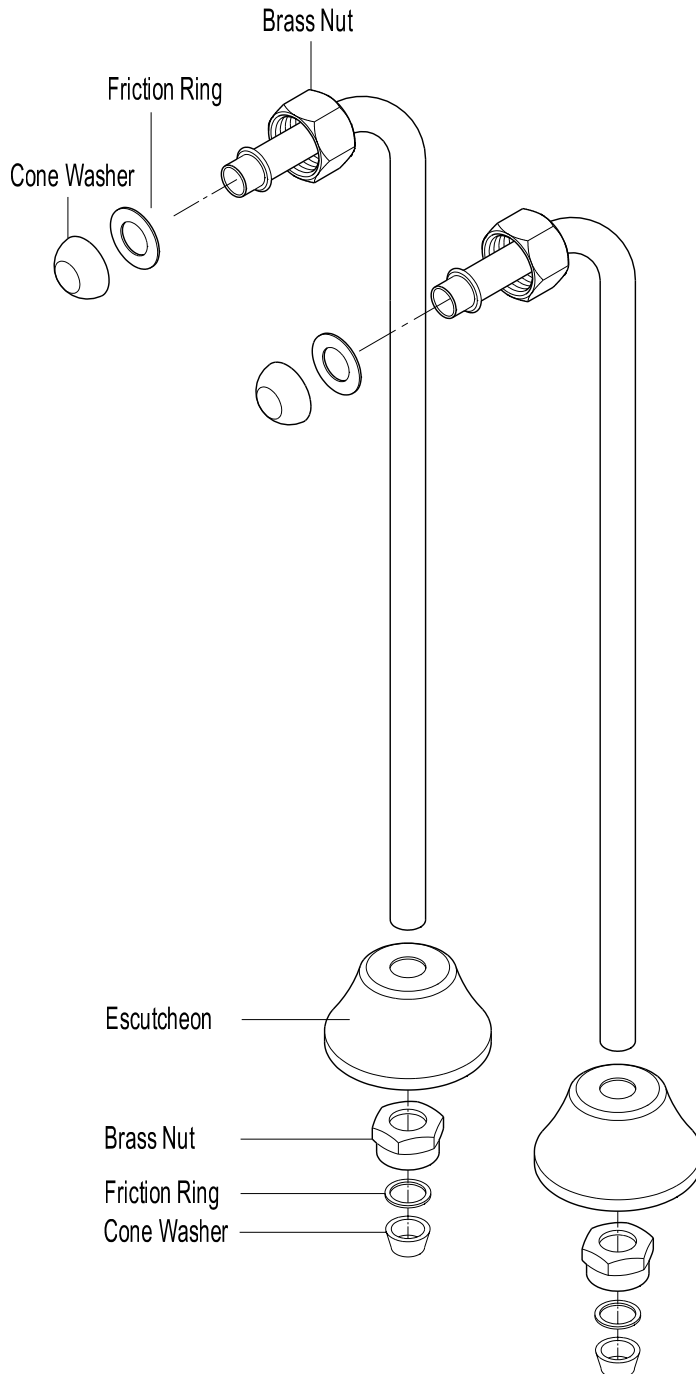

Installation Instructions  
For Use With KB's Single Offset Bath Supply

NOTE: USE TEFLON TAPE ON ALL THREADED CONNECTIONS

[www.kingstonbrass.com](http://www.kingstonbrass.com)  
TOLL-FREE CUSTOMER SERVICE: 877-2-KBRASS  
TECHNICAL SUPPORT E-mail: [service@kingstonbrass.com](mailto:service@kingstonbrass.com)  
6240 Prescott Court, Chino, CA91710