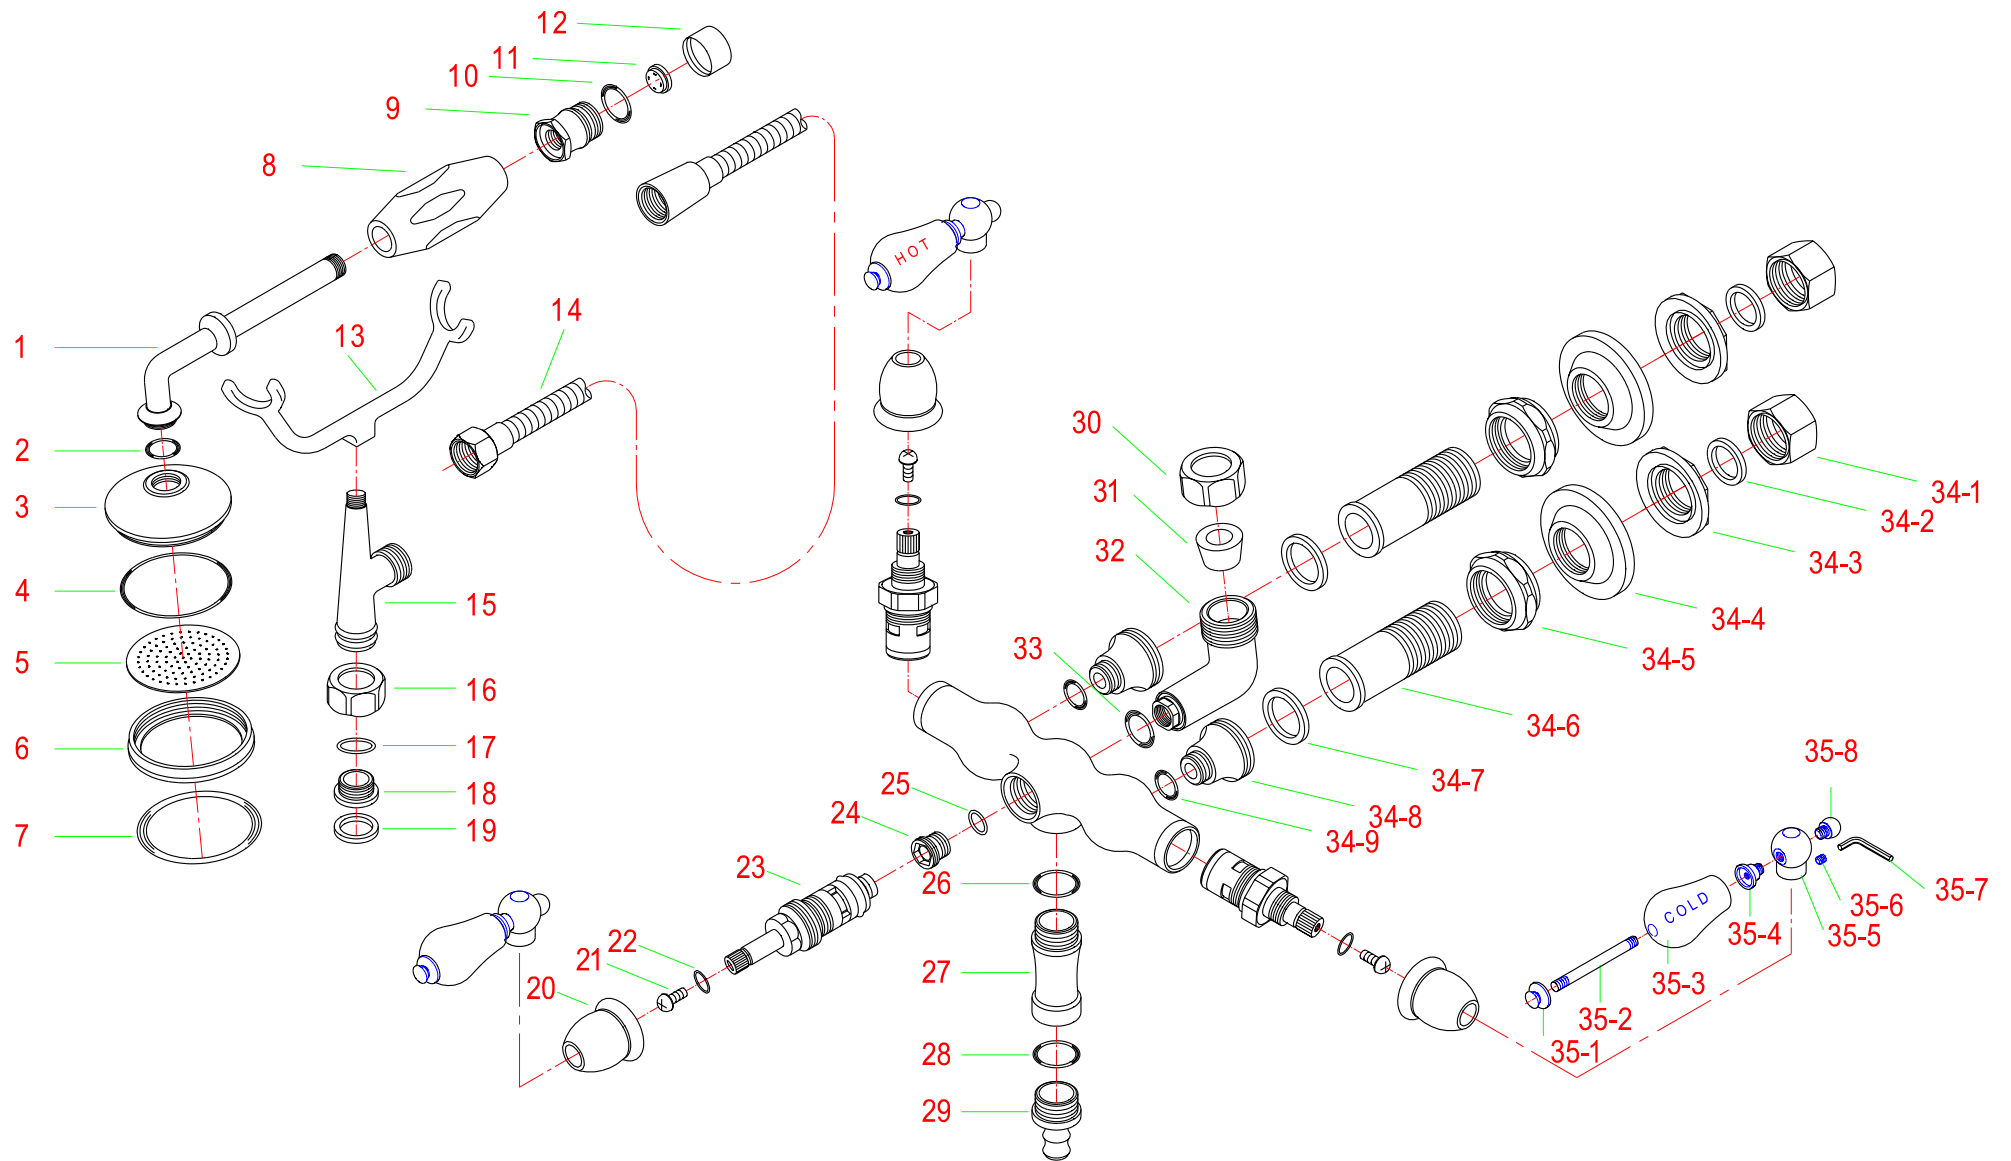

CC22T1

2003/09/18

Leg tub filler w. handshower 3-3/8" C to C, procelain hot & cold lever handle

KINGSTON BRASS
THE TRADITION OF FINE BRASS