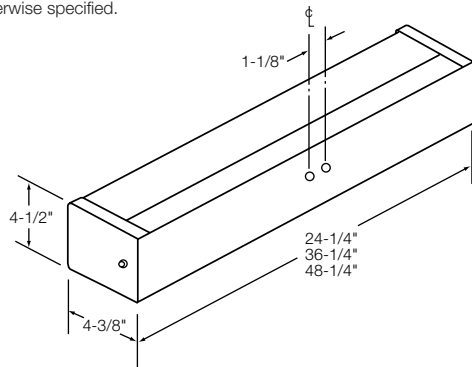

PRODUCT AVAILABILITY

FAMILY	NOMINAL SIZE	NUMBER OF LAMPS <small>(per cross section)</small>	LAMP TYPE CODE	LENGTH	WIDTH	HEIGHT
BRW	2'	1	17, 20	24 1/4"	4 3/8"	4 1/2"
		2	17, 20			
BRW	3'	1	25, 30	36 1/4"	4 3/8"	4 1/2"
		2	25, 30			
BRW	4'	1	32, 34	48 1/4"	4 3/8"	4 1/2"
		2	32, 34			

OPTIONAL LIGHT CONTROL BAFFLES

SPECIFICATIONS

Housing assembly is die-formed of cold-rolled steel with overlapping end caps to insure uniformity and structural stability. Inner reflecting surfaces are phosphate coated and finished in baked white enamel providing a minimum reflectance factor of 85%. Lens is extruded prismatic virgin acrylic. Optional switching and light baffles are available upon request. Fixtures are UL-listed and bear union and UL labels. Standard voltage is 120 volt 60 Hz.

DIMENSIONS

All KOs are 7/8" dia. unless otherwise specified.

Dimensions and specifications subject to change without notice.