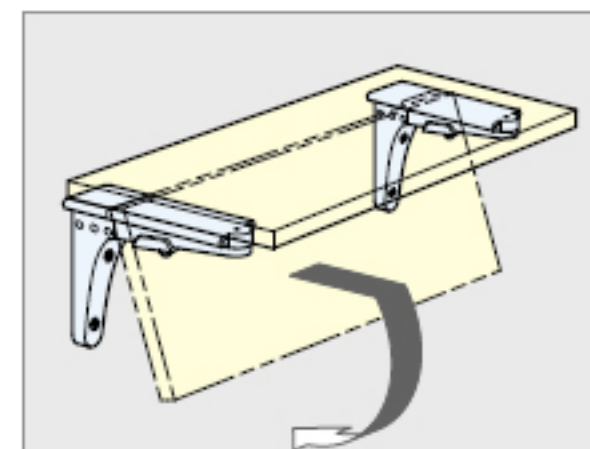

# FOLDING BRACKET (W/STOPPER)

## BOS-180

- Folding bracket with stopper.

NO.	Part Name	Material	Finish/Color
①	Body	304 Stainless Steel	Satin
②	Knob	Brass	Nickel
	Cap	NBR	Black

Installation

Item No.	Load Capacity (kg)	Weight (g)	Box (pcs)	Carton (pcs)	Screw
BOS-180	40 ( 88 lbs)	476	1	20	4×20, 4.5×25, 4.5×50