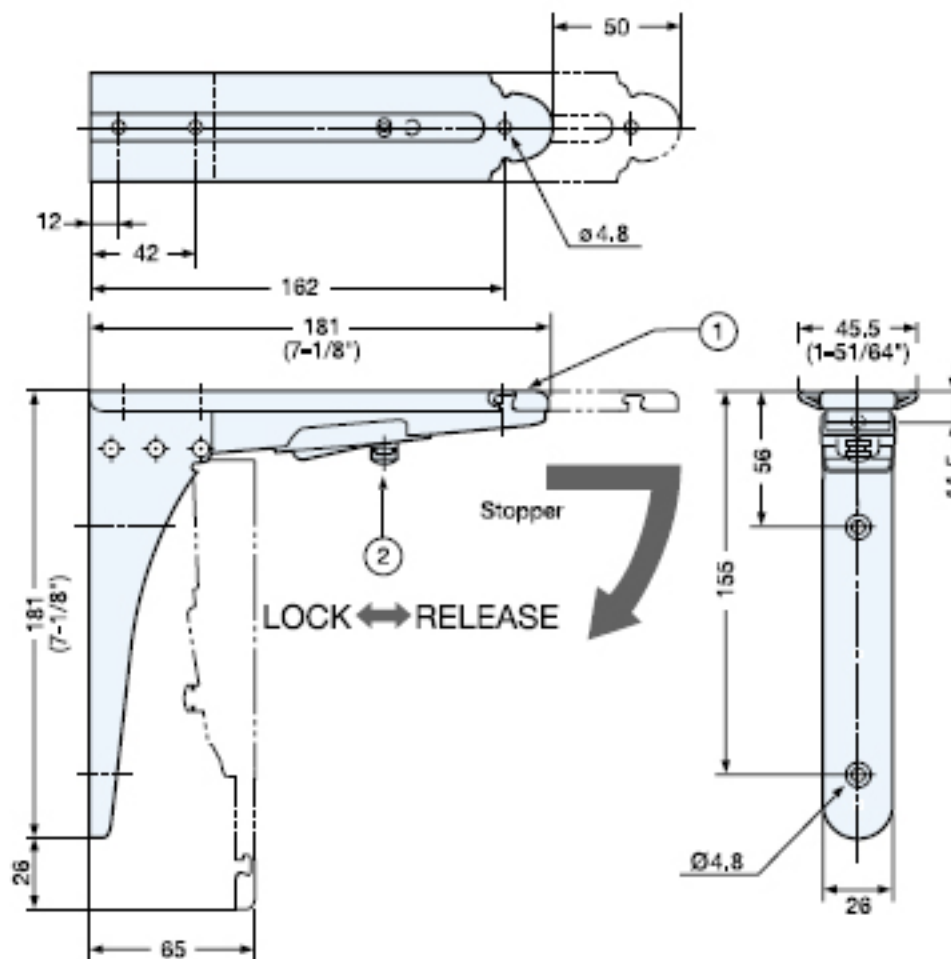

# FOLDING BRACKET (W/STOPPER)

## BOS-180

- Folding bracket with stopper.

NO.	Part Name	Material	Finish/Color
①	Body	304 Stainless Steel	Satin
②	Knob	Brass	Nickel
	Cap	NBR	Black

Installation

Item No.	Load Capacity (kg)	Weight (g)	Box (pcs)	Carton (pcs)	Screw
BOS-180	40 ( 88 lbs)	476	1	20	4×20, 4.5×25, 4.5×50