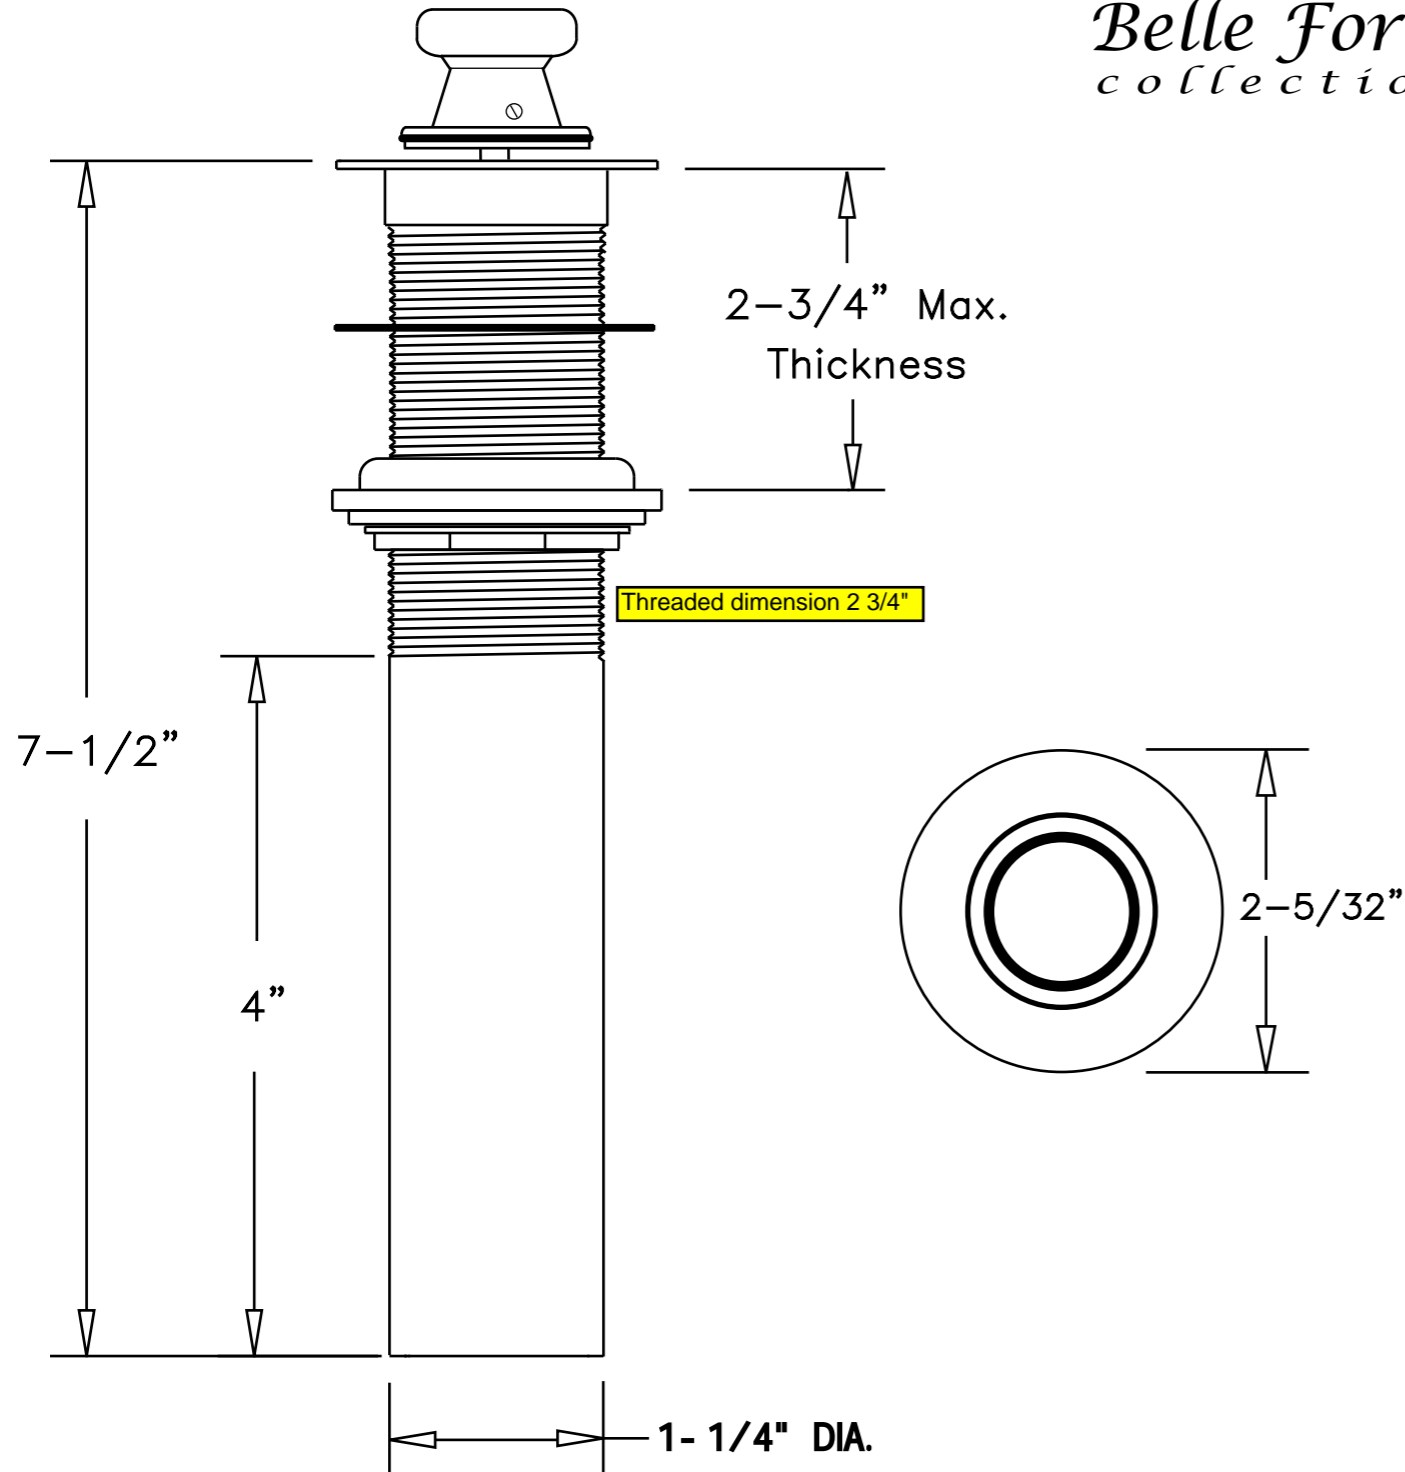

BFNLD4
Lift & Turn Drain
No Overflow

2429 E Olympic Blvd. Los Angeles, CA 90021
Phone 213-627-8441 Fax. 213-627-2844
www.westbrass.com info@westbrass.com

WESTBRASS

Distributed by:
Your Other Warehouse, LLC
12100 Little Cayman Dr.
Baton Rouge, LA 70809
©2006 Homer TLC, Inc. All Rights Reserved
Belle Forêt is a registered trademark of Homer TLC, Inc.