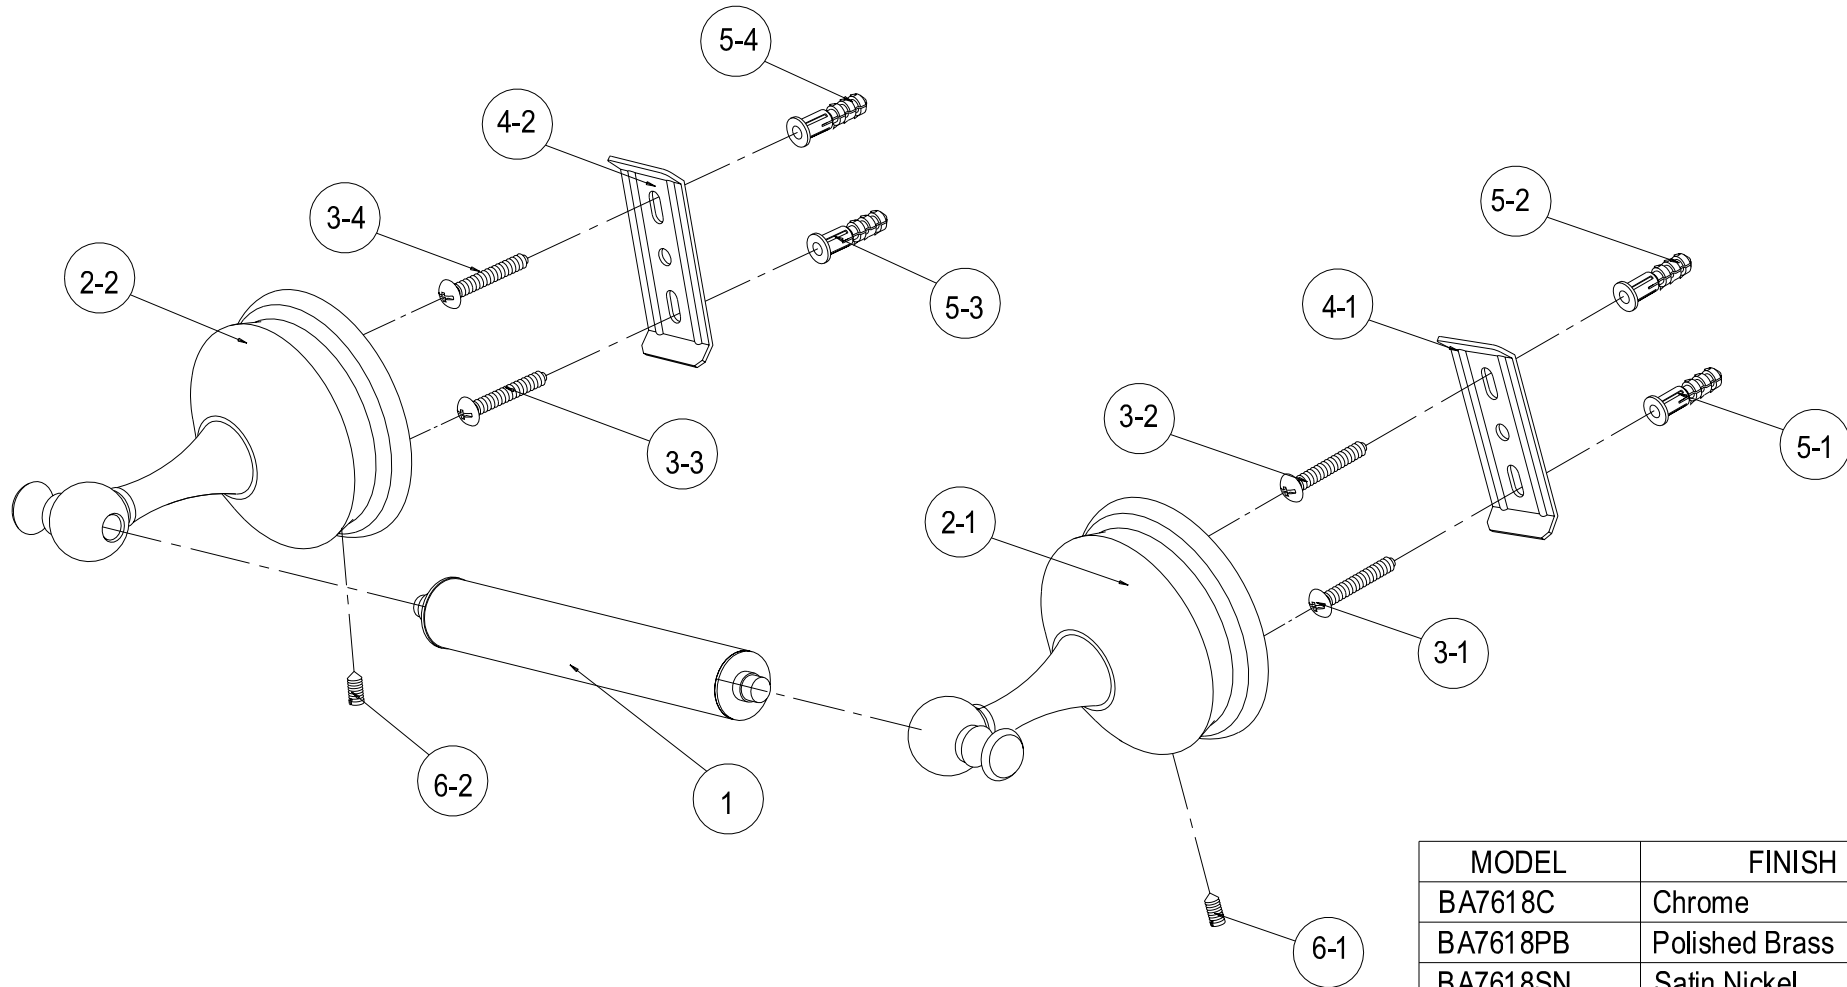

Sep 5 , 06

BA7618AB

Toilet Paper Holder

| MODEL | FINISH |
|-----------|-------------------|
| BA7618C | Chrome |
| BA7618PB | Polished Brass |
| BA7618SN | Satin Nickel |
| BA7618ORB | Oil Rubbed Bronze |
| BA7618AB | Antique Brass |
| BA7618PN | Polished Nickel |