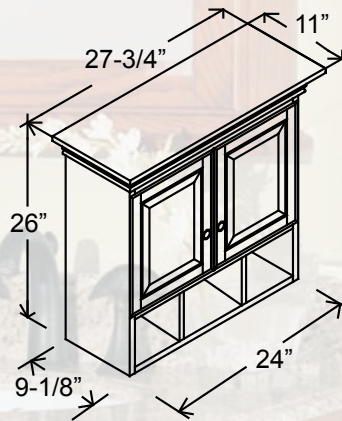

American Shaker Oak

Item included:

30" Vanity
24" Mirror
24" Medicine Cabinet

Specs:

Materials: Red Oak and Red Oak Veneers
Decorative Hardware: Included
Mirrors: 1/2 beveled edge
Hinges: Fully concealed, soft closing
Finish: Weathered oak
Hardware: Antique brass finish

Vanity:

Item Number	Doors	Bottom Shelves
168-V30	2	1

Bath Valet:

Item Number	Size/ W x D x H	Doors	Shelves
168-BV24	27-3/4 x 11 x 26"	2	3

Mirror:

Item Number	Size/ W x D x H	Mirror
168-M24	28 x 2 x 36"	Bevelled

Medicine cabinet:

Item Number	Size/ W x D x H	Doors	Hinge	Shelves
168-MC24	28 x 6 x 36"	1	right	3