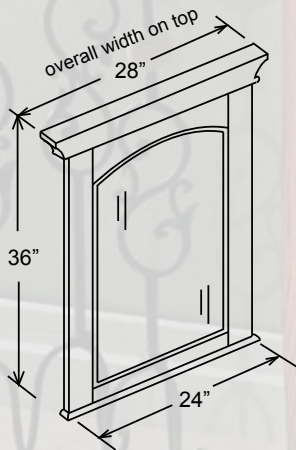

American Shaker Oak

Item included:

30" Vanity
24" Mirror
24" Medicine Cabinet

Specs:

Materials: Red Oak and Red Oak Veneers
Decorative Hardware: Included
Mirrors: 1/2 beveled edge
Hinges: Fully concealed, soft closing
Finish: Weathered oak
Hardware: Antique brass finish

Vanity:

Item Number	Doors	Bottom Shelves
168-V30	2	1

Bath Valet:

Item Number	Size/ W x D x H	Doors	Shelves
168-BV24	27-3/4 x 11 x 26"	2	3

Mirror:

Item Number	Size/ W x D x H	Mirror
168-M24	28 x 2 x 36"	Bevelled

Medicine cabinet:

Item Number	Size/ W x D x H	Doors	Hinge	Shelves
168-MC24	28 x 6 x 36"	1	right	3