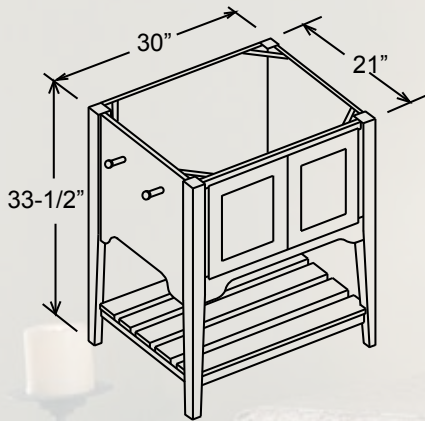

American Shaker:

Features traditional Shaker styling, slightly hand-rubbed weathered oak and distressed finish. Elegant rustic country look. Vanity panel has removable wood pegs on either side.

168-V30 168-M24 168-BV24
30" Vanity 24" Mirror 24" Bath Valet
T-3122BA
Black Absolute Top

American Shaker Oak

Item included:

30" Vanity
24" Mirror
24" Medicine Cabinet

Specs:

Materials: Red Oak and Red Oak Veneers
Decorative Hardware: Included
Mirrors: 1/2 beveled edge
Hinges: Fully concealed, soft closing
Finish: Weathered oak
Hardware: Antique brass finish

Vanity:

Item Number	Doors	Bottom Shelves
168-V30	2	1

Bath Valet:

Item Number	Size/ W x D x H	Doors	Shelves
168-BV24	27-3/4 x 11 x 26"	2	3

Mirror:

Item Number	Size/ W x D x H	Mirror
168-M24	28 x 2 x 36"	Bevelled

Medicine cabinet:

Item Number	Size/ W x D x H	Doors	Hinge	Shelves
168-MC24	28 x 6 x 36"	1	right	3