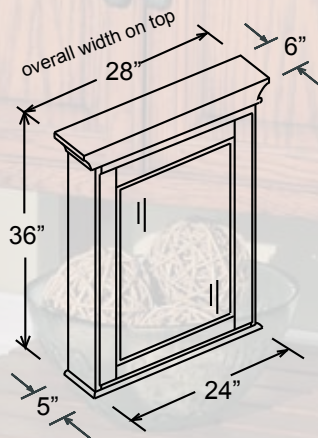

American Shaker Oak

Item included:

30" Vanity
24" Mirror
24" Medicine Cabinet

Specs:

Materials: Red Oak and Red Oak Veneers
Decorative Hardware: Included
Mirrors: 1/2 beveled edge
Hinges: Fully concealed, soft closing
Finish: Weathered oak
Hardware: Antique brass finish

Vanity:

Item Number	Doors	Bottom Shelves
168-V30	2	1

Bath Valet:

Item Number	Size/ W x D x H	Doors	Shelves
168-BV24	27-3/4 x 11 x 26"	2	3

Mirror:

Item Number	Size/ W x D x H	Mirror
168-M24	28 x 2 x 36"	Bevelled

Medicine cabinet:

Item Number	Size/ W x D x H	Doors	Hinge	Shelves
168-MC24	28 x 6 x 36"	1	right	3