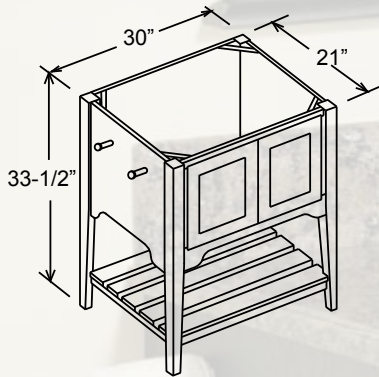

### Item included:

- 30" Vanity
- 24" Mirror
- 24" Medicine Cabinet
- 24" Bath Valet

### Bath Valet:

Item Number	Size/ W x D x H	Doors	Shelves
168-BV24BK	27-3/4 x 11 x 26"	2	3

### Mirror:

Item Number	Size/ W x D x H	Mirror
168-M24BK	28 x 2 x 36"	Bevelled