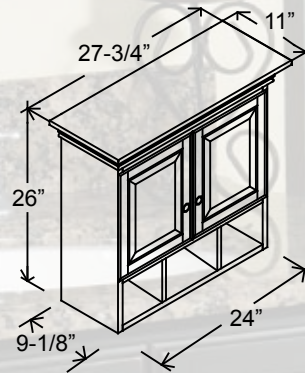

### Item included:

- 30" Vanity
- 24" Mirror
- 24" Medicine Cabinet
- 24" Bath Valet

### Bath Valet:

Item Number	Size/ W x D x H	Doors	Shelves
168-BV24BK	27-3/4 x 11 x 26"	2	3

### Mirror:

Item Number	Size/ W x D x H	Mirror
168-M24BK	28 x 2 x 36"	Bevelled