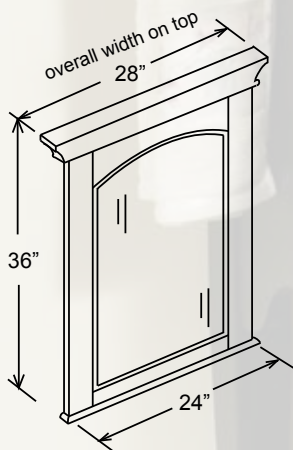

### Item included:

- 30" Vanity
- 24" Mirror
- 24" Medicine Cabinet
- 24" Bath Valet

### Bath Valet:

Item Number	Size/ W x D x H	Doors	Shelves
168-BV24BK	27-3/4 x 11 x 26"	2	3

### Mirror:

Item Number	Size/ W x D x H	Mirror
168-M24BK	28 x 2 x 36"	Bevelled