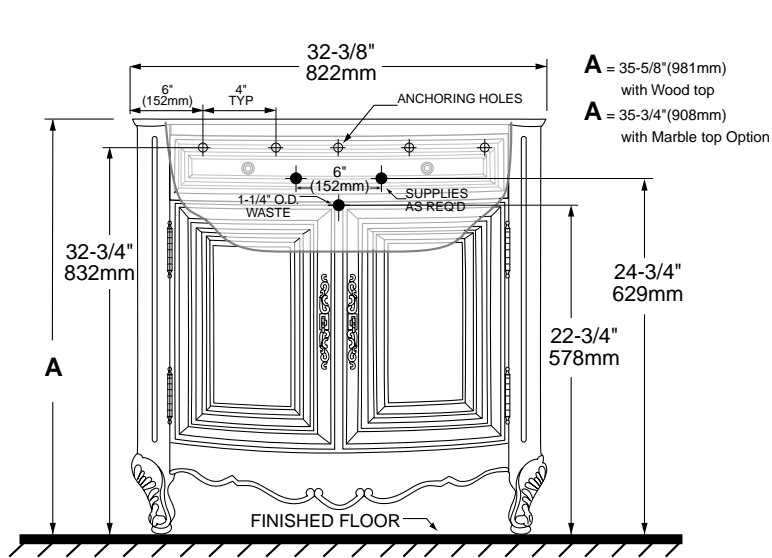

BORDEAUX VANITY w/WOOD TOP
9535.200