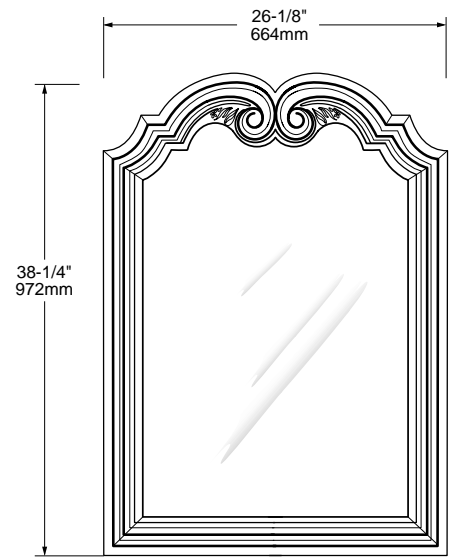

Nominal Dimensions:

32-3/8" x 21-1/4" (822 x 540mm)

35-5/8" (905mm) height (w/Wood top)

35-3/4" (908mm) height (w/Marble top)

9586.101 Bordeaux Mirror

- Solid Alder wood frame and mirror compliments Bordeaux Vanity.

Nominal Dimensions:

26-1/8" x 38-1/4" (664 x 972mm)

SEE REVERSE SIDE FOR ROUGHING-IN DIMENSIONS

9532.200 Bordeaux Vanity shown with optional River Sand Marble top, Ovalyn undercounter and Amarilis Jasmine faucet with metal lever handle.

0495.221 Ovalyn undercounter sink required for Marble top (specify color)

Faucet*:

Faucet Finish

River Sand

Bianco Caracca

NOTE: *The above are photographs of the Bordeaux Marble Vanity Top and are to be only used as a guide for selection. Marble is a natural product and as such may vary in shading and texture. Viewing Marble Tops on display at a local AMSTD. Dealer is recommended.*