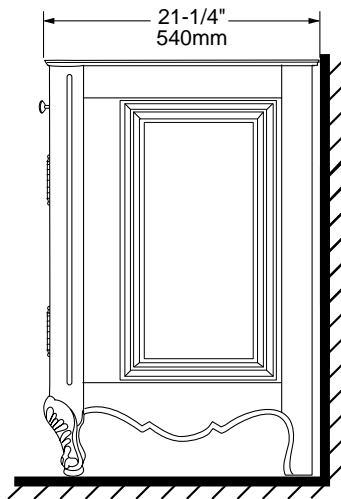

BORDEAUX VANITY w/WOOD TOP
9535.200