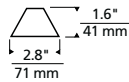

Taza

Shown approximately 25% actual size.

DESCRIPTION

Cone glass accessory with intensely twisted rich color. Includes optional Cone Louver Lens Holder. Can hold up to two lenses or louvers.

COLOR

Amber, cream, brown, red.

WEIGHT

0.23 lb./0.10 kg. ±

* The standard louver lens holders hold either one or two MR16 sized optical controls as noted. To use a lens or louver with the Helios LED Head order the LED Louver Lens Holder and the MR11 sized optical control.