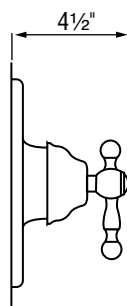

Trim for Cisal Pressure Balanced Concealed Bath or Shower Mixer Without Diverter

Cisal Bath Collection

- **AC100L (Metal Lever)**
- **AC100X (Cross Lever)**
- **AC100LP (Porcelain Lever)**

FEATURES

- Pressure balanced concealed bath or shower mixer trim
- Coverplate, dome and handle made from solid brass
- To complete package order #RPC-1

COLORS/FINISHES

- Polished Chrome
- Polished Nickel
- Satin Nickel
- Tuscan Brass
- Inca Brass
- Chrome/Brass

WARRANTY

- 10 Years*
- No Warranty on Tuscan Brass Finish (TCB)

AC100L

AC100X