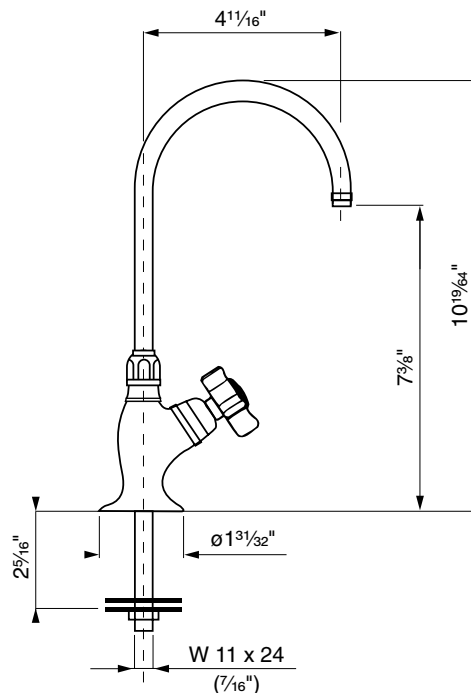

C-Spout Filter Faucet

Rohl Country Kitchen Collection

A1635

FEATURES

- All solid brass with porcelain handle accent
- Height 10 $\frac{1}{4}$ "
- Reach 4 $\frac{3}{4}$ "
- $\frac{1}{4}$ -turn ceramic valve
- Swivel spout
- $\frac{1}{4}$ " compression connection
- Designed to work with most independent filtration systems
- 1 $\frac{3}{8}$ " max. hole cutout

COLORS/FINISHES

- Polished Chrome
- Polished Nickel
- Satin Nickel
- Tuscan Brass
- Inca Brass

WARRANTY

- Limited Lifetime*
- No Warranty on Tuscan Brass Finish (TCB), not suitable for R.O. systems and all instant hot systems