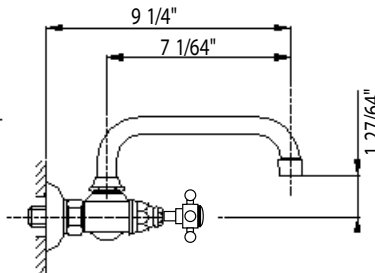

Wall Mount Bridge

Rohl Country Bath Collection

A1423XM (Cross Handles)

A1423LM (Metal Levers)

A1423LP (Porcelain Levers)

A1423LC (Swarovski Crystal Levers)

FEATURES

- 8" center-to-center +/- 7/8"
- 1/4 turn ceramic valves
- 9 1/4" spout reach
- 1/2" NPT connectors
- Swivel spout
- 2 5/8" escutcheon size

COLORS/FINISHES

- Polished Chrome
- Polished Nickel
- Satin Nickel
- Tuscan Brass
- Inca Brass

WARRANTY

- Limited lifetime*
- No Warranty on Tuscan Brass Finish (TCB)

A1423LM