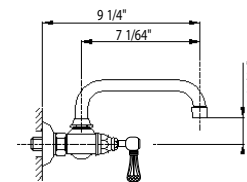

Wall Mount Bridge

Rohl Country Bath Collection

A1423XM (Cross Handles)

A1423LM (Metal Levers)

A1423LP (Porcelain Levers)

A1423LC (Swarovski Crystal Levers)

FEATURES

- 8" center-to-center +/- 7/8"
- 1/4 turn ceramic valves
- 9 1/4" spout reach
- 1/2" NPT connectors
- Swivel spout
- 2 5/8" escutcheon size

COLORS/FINISHES

- Polished Chrome
- Polished Nickel
- Satin Nickel
- Tuscan Brass
- Inca Brass

WARRANTY

- Limited lifetime*
- No Warranty on Tuscan Brass Finish (TCB)

A1423LC