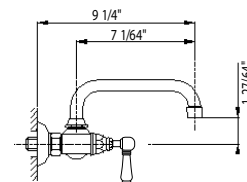

Wall Mount Bridge

Rohl Country Bath Collection

A1423XM (Cross Handles)

A1423LM (Metal Levers)

A1423LP (Porcelain Levers)

A1423LC (Swarovski Crystal Levers)

FEATURES

- 8" center-to-center +/- 7/8"
- 1/4 turn ceramic valves
- 9 1/4" spout reach
- 1/2" NPT connectors
- Swivel spout
- 2 5/8" escutcheon size

COLORS/FINISHES

- Polished Chrome
- Polished Nickel
- Satin Nickel
- Tuscan Brass
- Inca Brass

WARRANTY

- Limited lifetime*
- No Warranty on Tuscan Brass Finish (TCB)

A1423LM