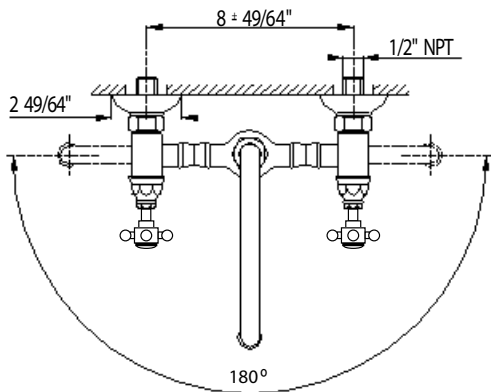

Wall Mount Bridge

Rohl Country Bath Collection

A1423XM (Cross Handles)

A1423LM (Metal Levers)

A1423LP (Porcelain Levers)

A1423LC (Swarovski Crystal Levers)

FEATURES

- 8" center-to-center +/- 7/8"
- 1/4 turn ceramic valves
- 9 1/4" spout reach
- 1/2" NPT connectors
- Swivel spout
- 2 5/8" escutcheon size

COLORS/FINISHES

- Polished Chrome
- Polished Nickel
- Satin Nickel
- Tuscan Brass
- Inca Brass

WARRANTY

- Limited lifetime*
- No Warranty on Tuscan Brass Finish (TCB)

A1423XM