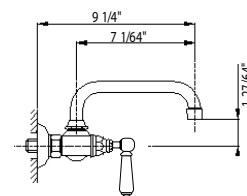

Wall Mount Bridge

Rohl Country Bath Collection

A1423XM (Cross Handles)

A1423LM (Metal Levers)

A1423LP (Porcelain Levers)

A1423LC (Swarovski Crystal Levers)

FEATURES

- 8" center-to-center +/- 7/8"
- 1/4 turn ceramic valves
- 9 1/4" spout reach
- 1/2" NPT connectors
- Swivel spout
- 2 5/8" escutcheon size

COLORS/FINISHES

- Polished Chrome
- Polished Nickel
- Satin Nickel
- Tuscan Brass
- Inca Brass

WARRANTY

- Limited lifetime*
- No Warranty on Tuscan Brass Finish (TCB)

A1423LP