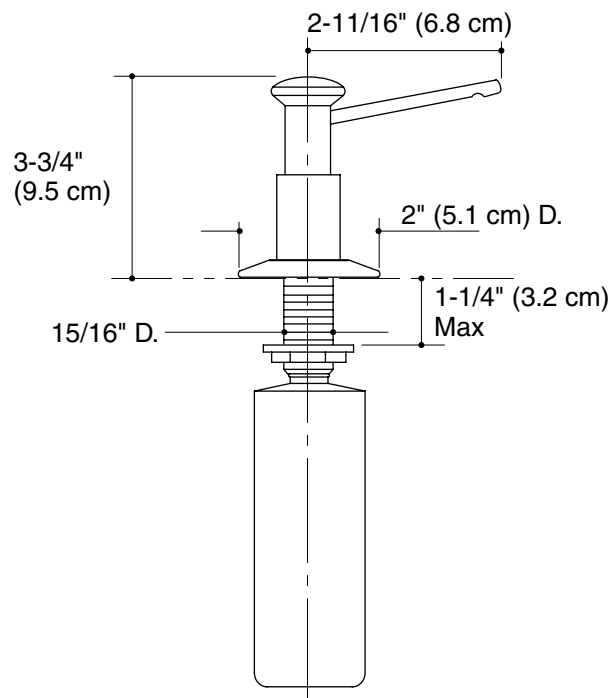

Installation Notes

Install this product according to the installation guide.

Product Diagram