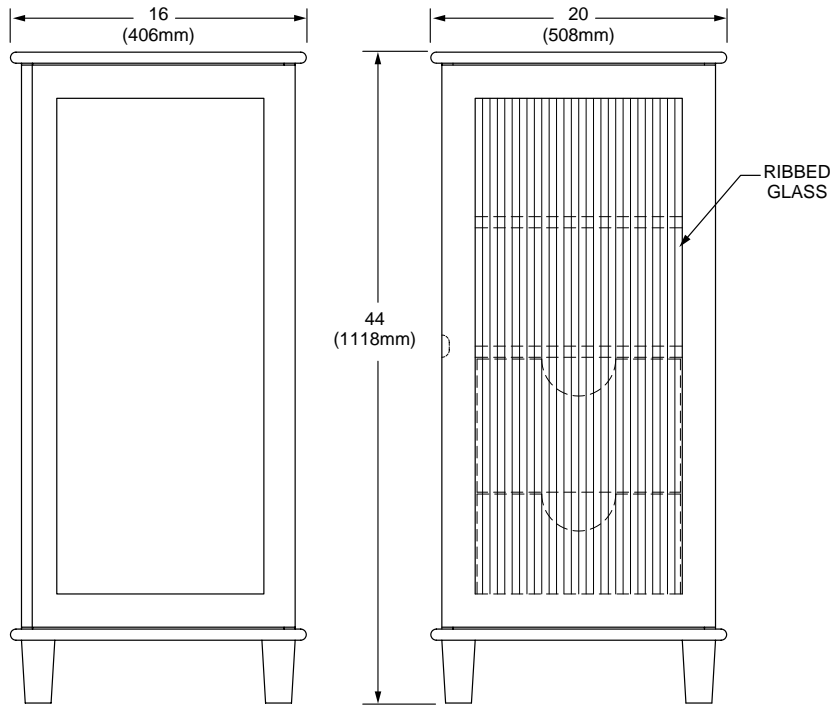

**Nominal Dimensions:**  
20" x 16" (508 x 406mm)  
44" (1118mm) height

**9443.000 Ladder Bath Cabinet**

- Adds extra display space with three upper open shelves.
- Two generous-sized lower drawers.
- Select hardwood solids with maple veneer construction..

**Nominal Dimensions:**  
20" x 16" (508 x 406mm)  
54" (1372mm) height

SEE REVERSE SIDE FOR  
ROUGHING-IN DIMENSIONS

To Be Specified

Finish:

9442.000 Standard Towel and Storage Locker.

9443.000 Standard Ladder Bath Cabinet.

**NOTES:**  
These measurements are subject to change or cancellation. No responsibility is assumed for use of superseded or voided pages.

**TOWEL AND STORAGE LOCKER  
9442.000**

**LADDER BATH CABINET  
9443.000**