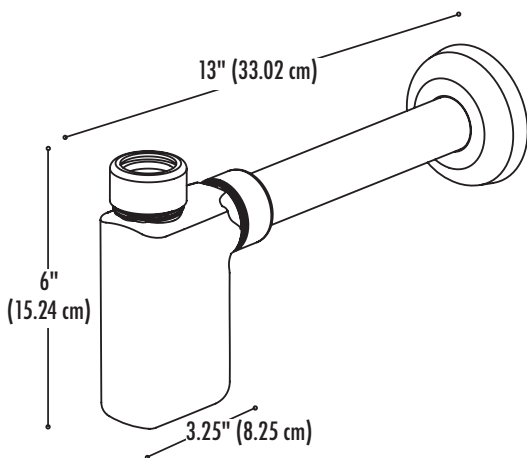

**PRODUCT DESCRIPTION****Decorative Bottle Trap**

- Replaces Standard P-Trap
- Excellent Choice for Fixtures with Exposed Plumbing
- Solid Brass Construction

**PRODUCT MEASUREMENTS**

- Width: 3 1/4 inches (8.266 cm)
- Height: 6 inches (15.24 cm)
- Length: 13 inches (33.02 cm)
- Internal Diameter: 1 1/4 inches (3.175 cm)

ROUGHING-IN DIMENSIONS

Side View