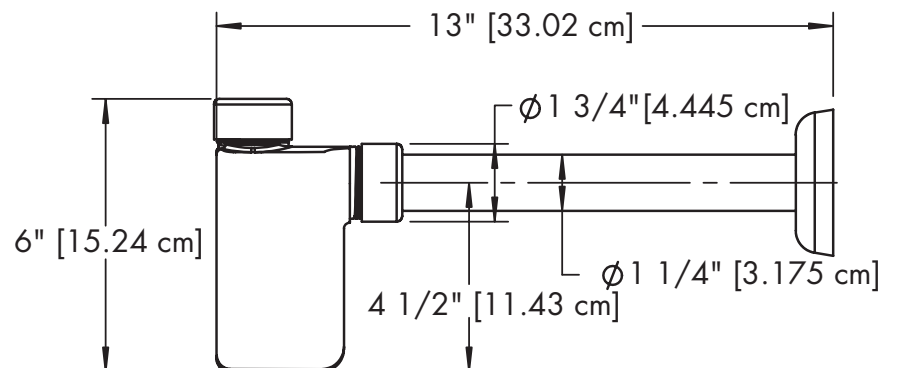

**PRODUCT DESCRIPTION****Decorative Bottle Trap**

- Replaces Standard P-Trap
- Excellent Choice for Fixtures with Exposed Plumbing
- Solid Brass Construction

**PRODUCT MEASUREMENTS**

- Width: 3 1/4 inches (8.266 cm)
- Height: 6 inches (15.24 cm)
- Length: 13 inches (33.02 cm)
- Internal Diameter: 1 1/4 inches (3.175 cm)

ROUGHING-IN DIMENSIONS

Side View