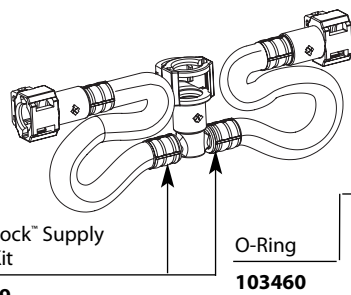

# Illustrated Parts

M PACT VALVE	
Widespread Lavatory Rough-in Valve	
<b>MODEL</b>	<b>PACK TYPE</b>
9000	Single
69000	Bulk ( 6 per carton)

TO ORDER PARTS CALL: 1-800-BUY-MOEN

www.moen.com

Buy it for looks. Buy it for life.®

■ Order by Part Number

# Illustrated Parts

<b>M•PACT VALVE</b>	
<b>Widespread Lavatory Rough-in Valve</b>	
<u>MODEL</u>	<u>PACK TYPE</u>
9000	Single
69000	Bulk (6 per carton)