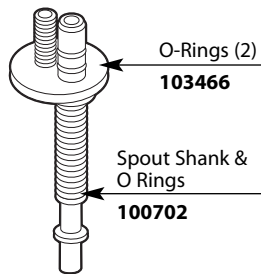

# Illustrated Parts

M PACT VALVE	
Widespread Lavatory Rough-in Valve	
<b>MODEL</b>	<b>PACK TYPE</b>
9000	Single
69000	Bulk ( 6 per carton)

TO ORDER PARTS CALL: 1-800-BUY-MOEN

www.moen.com

Buy it for looks. Buy it for life.®

■ Order by Part Number

# Illustrated Parts

<b>M•PACT VALVE</b>	
<b>Widespread Lavatory Rough-in Valve</b>	
<u>MODEL</u>	<u>PACK TYPE</u>
9000	Single
69000	Bulk (6 per carton)