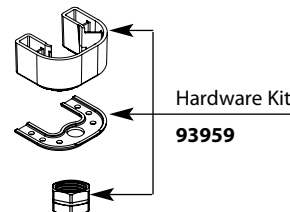

# Illustrated Parts

M PACT VALVE	
Widespread Lavatory Rough-in Valve	
<b>MODEL</b>	<b>PACK TYPE</b>
9000	Single
69000	Bulk ( 6 per carton)

TO ORDER PARTS CALL: 1-800-BUY-MOEN

www.moen.com

Buy it for looks. Buy it for life.®

# Illustrated Parts

<b>M•PACT VALVE</b>	
<b>Widespread Lavatory Rough-in Valve</b>	
<u>MODEL</u>	<u>PACK TYPE</u>
9000	Single
69000	Bulk (6 per carton)