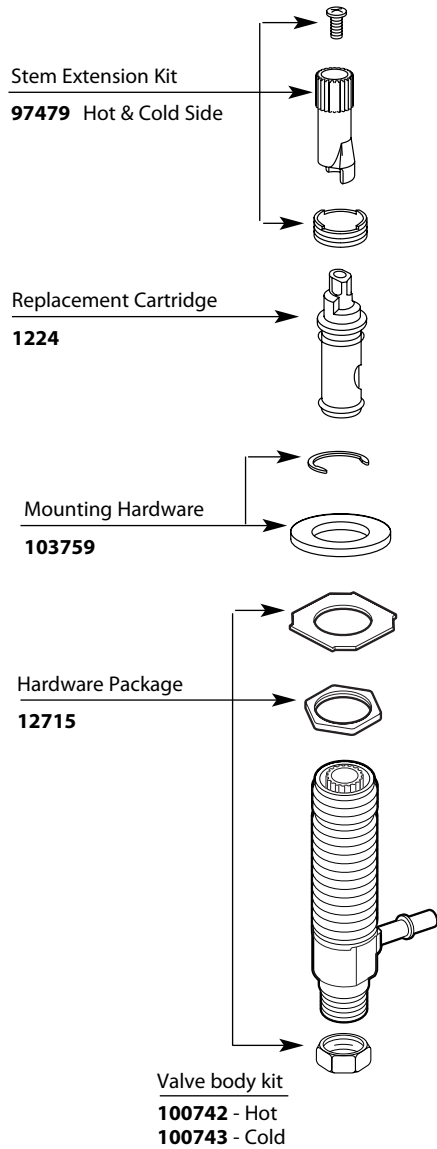

# Illustrated Parts

M PACT VALVE	
Widespread Lavatory Rough-in Valve	
<b>MODEL</b>	<b>PACK TYPE</b>
9000	Single
69000	Bulk ( 6 per carton)

TO ORDER PARTS CALL: 1-800-BUY-MOEN

www.moen.com

Buy it for looks. Buy it for life.®

■ Order by Part Number

# Illustrated Parts

<b>M•PACT VALVE</b>	
<b>Widespread Lavatory Rough-in Valve</b>	
<u>MODEL</u>	<u>PACK TYPE</u>
9000	Single
69000	Bulk (6 per carton)