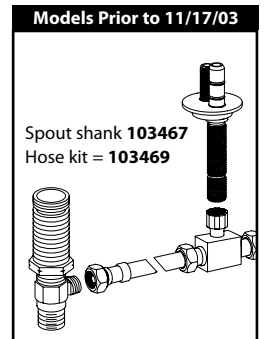

# Illustrated Parts

M PACT VALVE	
Widespread Lavatory Rough-in Valve	
<b>MODEL</b>	<b>PACK TYPE</b>
9000	Single
69000	Bulk ( 6 per carton)

TO ORDER PARTS CALL: 1-800-BUY-MOEN

www.moen.com

Buy it for looks. Buy it for life.®