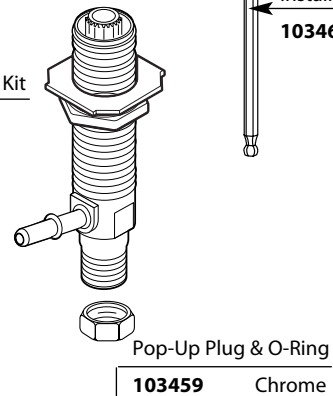

# Illustrated Parts

M PACT VALVE	
Widespread Lavatory Rough-in Valve	
<b>MODEL</b>	<b>PACK TYPE</b>
9000	Single
69000	Bulk ( 6 per carton)

TO ORDER PARTS CALL: 1-800-BUY-MOEN

www.moen.com

Buy it for looks. Buy it for life.®

■ Order by Part Number

# Illustrated Parts

<b>M•PACT VALVE</b>	
<b>Widespread Lavatory Rough-in Valve</b>	
<u>MODEL</u>	<u>PACK TYPE</u>
9000	Single
69000	Bulk (6 per carton)