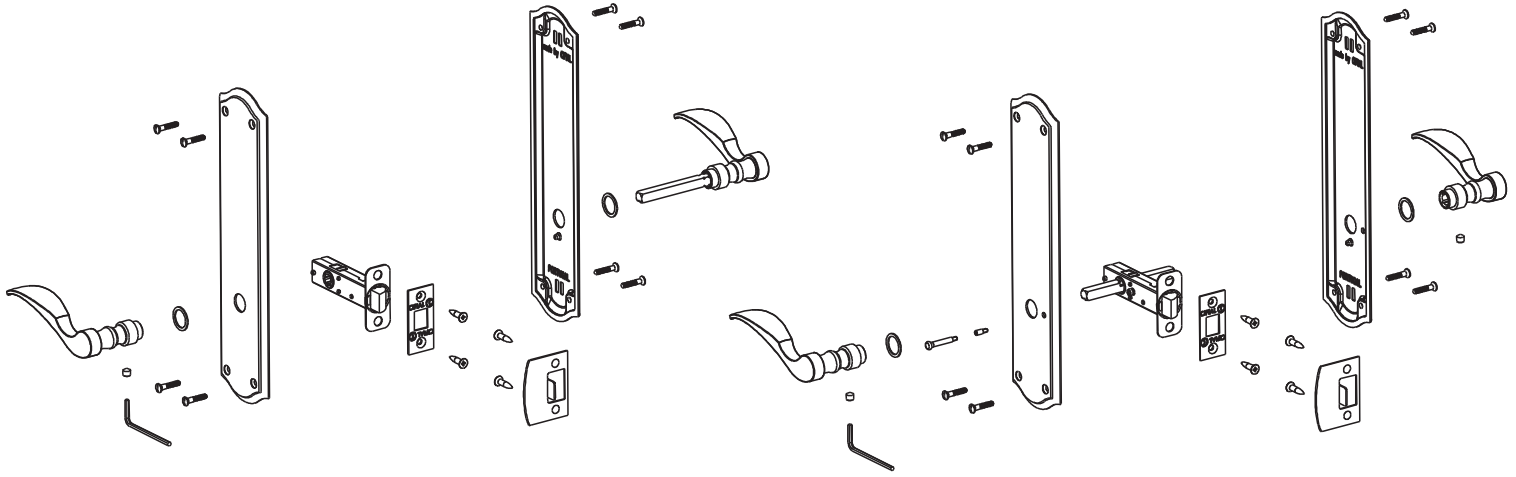

## Brass Essentials

Passage, privacy and single dummy set (2 1/2" wide escutcheons)

PASSAGE SET

PRIVACY SET

SINGLE DUMMY SET

5663777  
982XX013W00