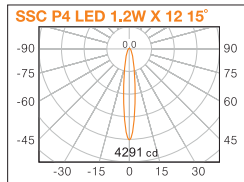

8750 LED Ceiling Recess W/O Baffle, W/O Housing

- 1.2W x 12 SSC P4 LEDs | 15° Beam Angle
- 5.51" trim diameter
- Ceiling opening diameter: 4.75"
- Swivel range: 15°
- Class II wiring with quick connector
- Requires 350mA constant current LED driver (NOT included)

SSC P4 LED 1.2W X 12 15°		
H(m)	E(Lx) 2x8°	D(m)
1m	3458	0.28
2m	865	0.56
3m	384	0.84
4m	216	1.12

***LED Color Temperature**

- Cool White (C) 5800K
- Natural White (N) 4000K
- Warm White (W) 2800K

* ± 3% Kelvin temperature variation