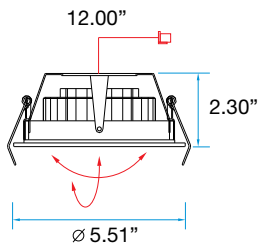

8750 LED Ceiling Recess W/O Baffle, W/O Housing

- 1.2W x 12 SSC P4 LEDs | 15° Beam Angle
- 5.51" trim diameter
- Ceiling opening diameter: 4.75"
- Swivel range: 15°
- Class II wiring with quick connector
- Requires 350mA constant current LED driver (NOT included)

SSC P4 LED 1.2W X 12 15°		
H(m)	E(Lx) 2x8°	D(m)
1m	3458	0.28
2m	865	0.56
3m	384	0.84
4m	216	1.12

***LED Color Temperature**

- Cool White (C) 5800K
- Natural White (N) 4000K
- Warm White (W) 2800K

* ± 3% Kelvin temperature variation