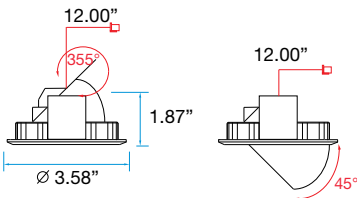

8728
LED Cabinet Recess

- 1.2W x 3 SSC P4 LEDs | 15° Beam Angle
- 3.58" trim diameter
- Ceiling opening diameter: 2.92"
- Require 350mA constant current LED driver (NOT included)

SSC P4 LED 1.2Wx3 15°

H(m)	E(Lx) 2x8°	D(m)
1m	829	0.28
2m	207	0.56
3m	92	0.84
4m	52	1.12