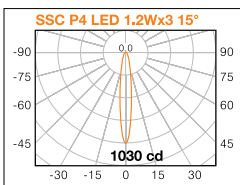

8728
LED Cabinet Recess

- 1.2W x 3 SSC P4 LEDs | 15° Beam Angle
- 3.58" trim diameter
- Ceiling opening diameter: 2.92"
- Require 350mA constant current LED driver (NOT included)

SSC P4 LED 1.2Wx3 15°

H(m)	E(Lx) 2x8°	D(m)
1m	829	0.28
2m	207	0.56
3m	92	0.84
4m	52	1.12

***LED Color Temperature**

- Cool White (C) 5800K
- Natural White (N) 4000K
- Warm White (W) 2800K

* ± 3% Kelvin temperature variation

All fixtures and lighting systems must be used with Prima transformer, driver, and/or ballast; or all warranties are void.

ITEM #	DESCRIPTION	HARDWARE	LED COLOR	LAMP
<input type="checkbox"/> 8728	recess pull-down with black baffle LED downlight	<input type="checkbox"/> BK - Black <input type="checkbox"/> SV - Silver <input type="checkbox"/> WH - White	<input type="checkbox"/> C - Cool White <input type="checkbox"/> N - Natural White <input type="checkbox"/> W - Warm White	<input type="checkbox"/> 1.2W x 3 SSC P4 LEDs, 15° Beam Angle