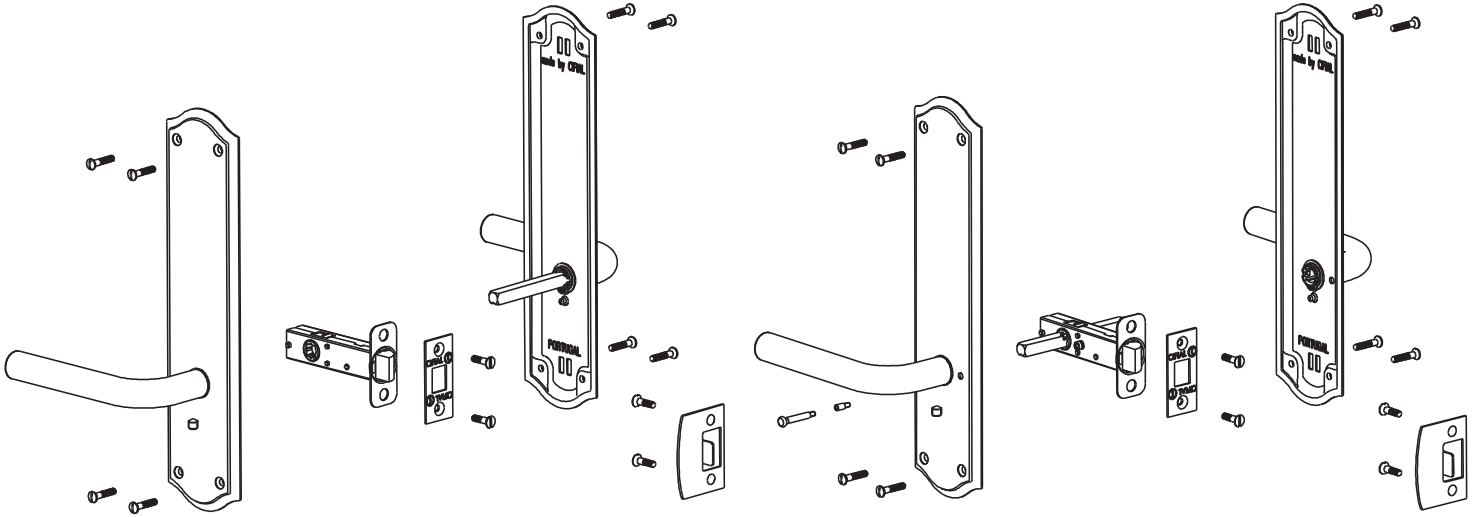

TECHNICAL SPECIFICATIONS

Porto Collection

Passage, privacy and single dummy set (2 1/2" wide)

PASSAGE SET

PRIVACY SET

SINGLE DUMMY SET

5663410
984XX004W01

HARDWARE