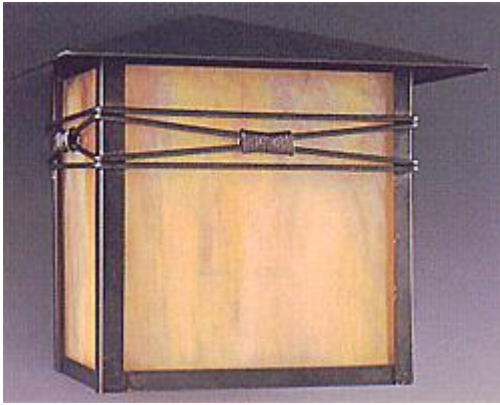

Product Specifications

8047IRCS - Taliesin 1-Light Outdoor Wall Lantern

Item: 8047IRCS
 Collection: Taliesin
 Finish: Country Stone
 Glass: Iridescent

Fixture Dimensions

Width: 10" Height: 10"
 Length: Extension: 8"
 HCO: 2" Back Plate: x
 Chain: 0' Wire: 0'

Bulbs

Quantity: 1 Type: MB
 Wattage: 100w Max Included: No

Certifications/Qualifications

Energy Star: No

Other

UPC: 783209804746

Note:

Taliesin is a transitional style, energy saving collection from Maxim Lighting International in three finishes, Burnished, Country Stone or Pewter with Iridescent glass.

Shipping Information

Individual	Weight	Length	Width	Height	Case	Weight	Length	Width	Height
Qty: 1	6 lbs	11"	9"	12"	Qty: 1				

Maxim Lighting International, ET2 Contemporary Lighting and all designs, logos and images © 2008 Maxim Lighting International. All Rights Reserved. Maxim Lighting International reserves the right, at any time, to make changes in the design and/or construction of the product including the discontinuation of product without prior notice. Products are subject to revision in design and/or construction to conform to changes in UL and/or CSA standards, or that which may be required by law or availability of material.